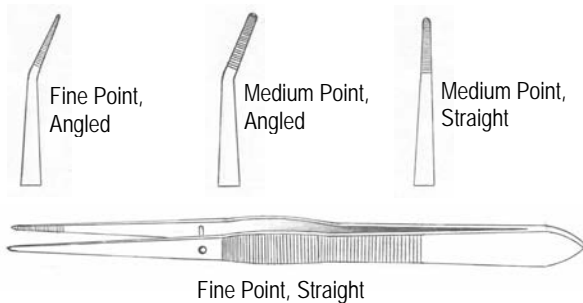

Forceps (Tweezers) & Tongs

General

Forceps

- Fine Point, serrated handles, stainless steel
 Straight, serrated tips
 10 cm (4"), Economy, guide pin. **26-275** \$7.55
 10 cm (4"), Standard, guide pin. **40-720** \$14.40
 10 cm (4"), German, guide pin. **420-802** \$32.80
 ★ 11.5 cm (4½"), Economy, guide pin. **300-130** \$2.60
 11.5 cm (4½"), Economy, No Pin. **20-373** \$2.95
 14 cm (5½"), German. **57.598** \$24.20
 20.5 cm (8"), Economy, guide pin. **300-141** \$7.50
 25.4 cm (10"), Economy, guide pin. **300-143** \$8.50
 Straight, Smooth Tips
 20.5 cm (8"), economy, guide pin. **300-111** \$8.50
 Angled, serrated tips, 15.5 cm (6"), guide pin. **3600** \$4.00
 Half Curved (45°), serrated tips
 10 cm (4"), Economy, guide pin. **26-280** \$7.70
 10 cm (4"), Standard, guide pin. **40-722** \$14.40
 10 cm (4"), German, guide pin. **420-810** \$33.90
 ★ 11.5 cm (4½"), Economy, No Pin. **4190** \$3.30
 ★ 12 cm (4¾"), Economy, guide pin. **300-131** \$2.70
 Full Curved (90°), serrated tips
 10 cm (4"), Economy, guide pin. **24-665S** \$6.10
 Medium-Fine Point, serrated handles, stainless steel
 Curved, smooth tips, no pin, 15.2 cm (6"). **300-011** \$6.90

- Medium Point (Thumb Dressing), serrated tips & handles
 Straight, no guide pin, stainless steel
 9 cm (3½"), Economy. **17-315** \$2.25
 11.5 cm (4½"), Economy. **300-038 (17-035)** \$2.65
 11.5 cm (4½"), Standard. **540-035** \$10.50
 12 cm (4¾"), German. **420-455** \$15.50
 15.5 cm (6"), Economy. **300-041 (17-050)** \$3.15
 15.5 cm (6"), Standard. **540-050** \$12.60
 15.5 cm (6"), German. **420-562** \$19.75
 16 cm (6¼"), Economy, black matte. **TWZ-703.74** \$3.95
 20.5 cm (8"), Economy. **2240** \$4.05
 20.5 cm (8"), Standard. **540-055** \$21.00
 25.4 cm (10"), Economy. **2250** \$4.80
 25.4 cm (10"), Standard. **540-060** \$31.50
 30.5 cm (12"), Economy. **2260** \$5.85
 51 cm (20"), Economy. **19-380** \$17.90