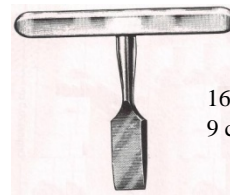

Rongeurs & Bone Instruments

Blumenthal Rongeur

- Rongeurs, stainless steel**
 Blumenthal, 15 cm (5¾")
 Economy. **410-571** \$39.20
 Standard. **650-571** \$94.40
 Blumenthal, Slightly Angled Jaws, 15 cm (5¾"). **9571** \$37.50
 Mini-Blumenthal, 11.5 cm (4½"). **410-560** \$50.00
 Friedman, 14 cm (5½")
 Economy. **410-574** \$39.20
 Standard. **650-574** \$94.40

Liston Bone Cutter

- Bone Cutters, stainless steel, economy**
 Liston
 14 cm (5½"), 20 mm blades. **320-086** \$23.80
 21.5 cm (8½"), 30 mm blades. **320-087 (1095)** \$28.75
 Scissor Style, 10 cm (4"), 18 mm blades. **320-025** \$8.75
 straight, strong tips

- Bone Nipper, 10 cm (4") long, 6 mm cutting edge. B286**..... \$12.00
 angled offset jaws

- Bone Shears, Constable, 23 cm (9") long, 50 mm (2") cutting jaws**
 Economy. **33-1001** \$45.00
 German. **965-620** \$160.00

- Postmortem Hammer, hook handle, 25 cm (10") long**
 Economy. **33-1032** \$35.70
 Standard. **74-043** \$80.00

16 mm (5/8") cutting blade;
 9 cm (3½") long

- Skull Breaker, Virchow, economy. 33-1011**..... \$42.40