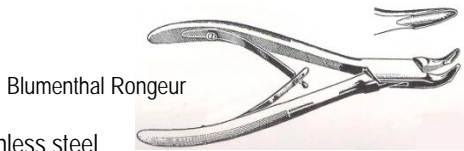

Rongeurs & Bone Instruments

Blumenthal Rongeur

- Rongeurs, stainless steel**
 Blumenthal, 15 cm (5¾")
 Economy. **410-571** \$39.20
 Standard. **650-571** \$94.40
 Blumenthal, Slightly Angled Jaws, 15 cm (5¾"). **9571** \$37.50
 Mini-Blumenthal, 11.5 cm (4½"). **410-560** \$50.00
 Friedman, 14 cm (5½")
 Economy. **410-574** \$39.20
 Standard. **650-574** \$94.40

Liston Bone Cutter

- Bone Cutters, stainless steel, economy**
 Liston
 14 cm (5½"), 20 mm blades. **320-086** \$23.80
 21.5 cm (8½"), 30 mm blades. **320-087 (1095)** \$28.75
 Scissor Style, 10 cm (4"), 18 mm blades. **320-025** \$8.75
 straight, strong tips

- Bone Nipper, 10 cm (4") long, 6 mm cutting edge. B286**..... \$12.00
 angled offset jaws

- Bone Shears, Constable, 23 cm (9") long, 50 mm (2") cutting jaws**
 Economy. **33-1001** \$45.00
 German. **965-620** \$160.00

- Miniature, plastic thumb handle, nonsterile, England
 #11P stainless steel blade, each. **2201111**..... \$0.95

Smooth Handle

Fluted Handle

- Reusable, one-piece stainless steel, 1½" blade
 Smooth Handle, 15.5 cm (6"). **14-350** \$3.15
 (1445)
 Fluted Handle, narrow blade, 15.5 cm (6"). **14-360**..... \$3.15
 (1460)