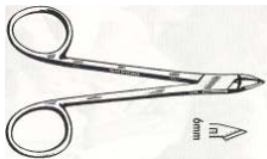

Rongeurs & Bone Instruments

Blumenthal Rongeur

- Rongeurs, stainless steel**
 Blumenthal, 15 cm (5¾")
 Economy. **410-571** \$39.20
 Standard. **650-571** \$94.40
 Blumenthal, Slightly Angled Jaws, 15 cm (5¾"). **9571** \$37.50
 Mini-Blumenthal, 11.5 cm (4½"). **410-560** \$50.00
 Friedman, 14 cm (5½")
 Economy. **410-574** \$39.20
 Standard. **650-574** \$94.40

Liston Bone Cutter

- Bone Cutters, stainless steel, economy**
 Liston
 14 cm (5½"), 20 mm blades. **320-086** \$23.80
 21.5 cm (8½"), 30 mm blades. **320-087 (1095)** \$28.75
 Scissor Style, 10 cm (4"), 18 mm blades. **320-025** \$8.75
 straight, strong tips

- Bone Nipper, 10 cm (4") long, 6 mm cutting edge. B286**..... \$12.00
 angled offset jaws

- Bone Shears, Constable, 23 cm (9") long, 50 mm (2") cutting jaws**
 Economy. **33-1001** \$45.00
 German. **965-620** \$160.00

- Miniature, plastic thumb handle, nonsterile, England
 #11P stainless steel blade, each. **2201111**..... \$0.95

Smooth Handle

Fluted Handle

- Reusable, one-piece stainless steel, 1½" blade
 Smooth Handle, 15.5 cm (6"). **14-350** \$3.15
 (1445)
 Fluted Handle, narrow blade, 15.5 cm (6"). **14-360**..... \$3.15
 (1460)