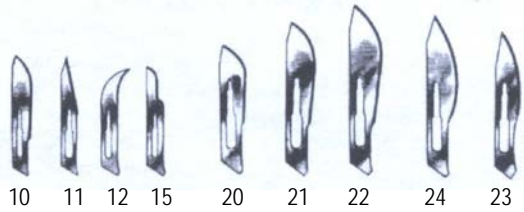

- Miniature, plastic thumb handle, nonsterile, England  
 #11P stainless steel blade, each. **2201111**..... \$0.95

Smooth Handle

Fluted Handle

- Reusable, one-piece stainless steel, 1½" blade  
 Smooth Handle, 15.5 cm (6"). **14-350** ..... \$3.15  
 (1445)  
 Fluted Handle, narrow blade, 15.5 cm (6"). **14-360**..... \$3.15  
 (1460)

Continued

- Scalpel Blades**, individually wrapped
- Carbon Steel, Economy, Bx/100 ..... \$18.95
    - #10 blade. **9310**                      #21 blade. **9321**
    - #11 blade. **9311**                      #22 blade. **9322**
    - #12 blade. **9312**                      #23 blade. **9323**
    - #15 blade. **9315**                      #24 blade. **9324**
    - #20 blade. **9320**
  - Carbon Steel, Bard-Parker, Rib-Back® design, nonsterile, USA
    - #60 blade, 25 strips of 6, Bx/150. **371340** ..... \$343.00
  - Carbon Steel, Germany, nonsterile
    - #60 blade, 25 strips of 4, Bx/100. **2200260** ..... \$46.00
    - #70 blade, 25 strips of 4, Bx/100. **2200270** ..... \$63.00
  - Carbon Steel, Swann-Morton, nonsterile
    - #60 blade, Bx/50. **22002SM60** ..... \$29.60
  - Stainless Steel, Economy, Bx/100 ..... \$21.15
    - #10 blade. **36-010S**                      #21 blade. **36-021S**
    - #11 blade. **36-011S**                      #22 blade. **36-022S**
    - #20 blade. **36-020S**
  -  Stainless Steel, Lance, Bx/100 ..... \$38.00
    - #11 blade. **92111**                      #15 blade. **92115**
  - Stainless Steel, Economy
    - #60 blade, Bx/100. **052-620** ..... \$45.00
    - #70 blade, Bx/100. **052-622** ..... \$45.00