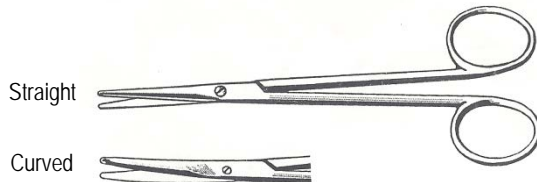

- Curved, S/B (sharp/blunt) tips
- 11.5 cm (4½"), Economy. 12-115.....\$4.90
 - 14 cm (5½"), Economy. 12-125.....\$5.60
 - 14 cm (5½"), Standard. 10-560.....\$21.80
 - 14 cm (5½"), German. 100-560.....\$37.90
 - 16.5 cm (6½"), Economy. 12-135.....\$7.10
 - 16.5 cm (6½"), Standard. 10-610.....\$25.25
 - 16.5 cm (6½"), German. 100-610.....\$41.30

- Curved, B/B (blunt/blunt) tips
- 11.5 cm (4½"), Economy. 12-175.....\$4.90
 - 14 cm (5½"), Economy. 12-185.....\$5.60
 - 14 cm (5½"), Standard. 10-568.....\$21.80
 - 16.5 cm (6½"), Economy. 12-195.....\$7.10
 - 16.5 cm (6½"), Standard. 10-618.....\$25.25

Scissors, Metzenbaum, stainless steel

- Straight
- 15 cm (5¾"), Economy. 12-225.....\$9.00
- Curved
- 14.5 cm (5¾"), Economy. 12-230.....\$9.35
 - 14.5 cm (5¾"), Standard. 15-552.....\$23.05
 - 14 cm (5½"), German. 105-569.....\$46.20

Scissors, Stevens Tenotomy, 11.5 cm (4½"), stainless steel

- Straight, blunt tips, Standard. 13-520.....\$24.75

Scissors, Strabismus, stainless steel

- Straight
- 10 cm (4"), Economy. 26-105.....\$6.25
 - 11.5 cm (4½"), Standard. 13-524.....\$23.65
- Curved
- 11 cm (4¼"), Economy. 26-110.....\$6.25
 - 11.5 cm (4½"), Standard. 13-526.....\$24.15