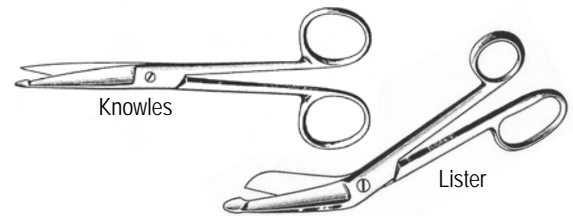

Scissors, Metzenbaum, stainless steel

- Straight
- 15 cm (5¾"), Economy. 12-225.....\$9.00
- Curved
- 14.5 cm (5¾"), Economy. 12-230.....\$9.35
 - 14.5 cm (5¾"), Standard. 15-552.....\$23.05
 - 14 cm (5½"), German. 105-569.....\$46.20

Scissors, Stevens Tenotomy, 11.5 cm (4½"), stainless steel

- Straight, blunt tips, Standard. 13-520.....\$24.75

Scissors, Strabismus, stainless steel

- Straight
- 10 cm (4"), Economy. 26-105.....\$6.25
 - 11.5 cm (4½"), Standard. 13-524.....\$23.65
- Curved
- 11 cm (4¼"), Economy. 26-110.....\$6.25
 - 11.5 cm (4½"), Standard. 13-526.....\$24.15

- Scissors, Student, 11.5 cm (4½"), steel wire, USA. 22.....\$0.90**

Scissors, Bandage, stainless steel, economy

- Knowles, straight, sharp probe tips, 14 cm (5½"). 1070.....\$6.25
 - Lister, angled, blunt probe tips, 14 cm (5½"). 1050.....\$5.00
- Can be used as enterotomy scissors.

Cut through everything from wire to bone with these durable scissors. Bottom blade is serrated and has a footplate for safety. Blades are stainless steel & handles are plastic. Autoclavable to 120° C.