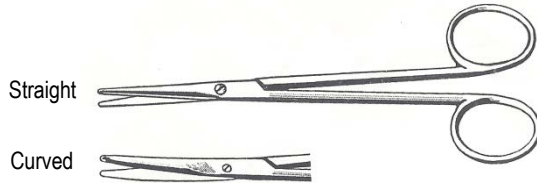

- Curved, S/B (sharp/blunt) tips
- 11.5 cm (4½"), Economy. 12-115.....\$4.90
 - 14 cm (5½"), Economy. 12-125.....\$5.60
 - 14 cm (5½"), Standard. 10-560.....\$21.80
 - 14 cm (5½"), German. 100-560.....\$37.90
 - 16.5 cm (6½"), Economy. 12-135.....\$7.10
 - 16.5 cm (6½"), Standard. 10-610.....\$25.25
 - 16.5 cm (6½"), German. 100-610.....\$41.30

- Curved, B/B (blunt/blunt) tips
- 11.5 cm (4½"), Economy. 12-175.....\$4.90
 - 14 cm (5½"), Economy. 12-185.....\$5.60
 - 14 cm (5½"), Standard. 10-568.....\$21.80
 - 16.5 cm (6½"), Economy. 12-195.....\$7.10
 - 16.5 cm (6½"), Standard. 10-618.....\$25.25

Scissors, Metzenbaum, stainless steel

- Straight
- 15 cm (5¾"), Economy. 12-225.....\$9.00
- Curved
- 14.5 cm (5¾"), Economy. 12-230.....\$9.35
 - 14.5 cm (5¾"), Standard. 15-552.....\$23.05
 - 14 cm (5½"), German. 105-569.....\$46.20

Scissors, Stevens Tenotomy, 11.5 cm (4½"), stainless steel

- Straight, blunt tips, Standard. 13-520.....\$24.75

Scissors, Strabismus, stainless steel

- Straight
- 10 cm (4"), Economy. 26-105.....\$6.25
 - 11.5 cm (4½"), Standard. 13-524.....\$23.65
- Curved
- 11 cm (4¼"), Economy. 26-110.....\$6.25
 - 11.5 cm (4½"), Standard. 13-526.....\$24.15