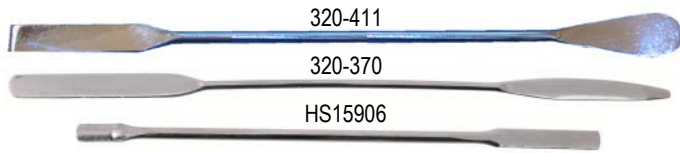

Cut through everything from wire to bone with these durable scissors. Bottom blade is serrated and has a footplate for safety. Blades are stainless steel & handles are plastic. Autoclavable to 120° C.

Spatulas & Scoops

Spatulas, Hardwood Handle, stainless steel blade

- 10 cm (4") Blade. 14-365B.....\$4.25
- 15 cm (6") Blade. 14-365D.....\$4.80
- 20 cm (8") Blade. 20-497.....\$6.05

Spatulas, Heavy-Duty, stainless steel

- Round End/Square End, both flat
- 30.5 cm (12"). 320-425.....\$14.95
 - 46 cm (18"). 320-430.....\$18.90

Spatulas, Micro, stainless steel

- Square End/Spoon End
 - 19 cm (7½"). 320-411 \$4.15
 - 23 cm (9"). 320-414 \$4.25
- Round End/Tapered End, 18 cm (7") long. 320-370 \$4.65
 - Round end: 8 x 51 mm; Tapered end: 6 x 51 mm
- V-Shaped End/Round End, 16 cm (6¼") long. HS15906 \$5.25

Aluminum

Polycarbonate

Scoops

- Aluminum, ribbed handle, round
 - 350 mL (12 oz). 105ASC12 \$10.45
 - 700 mL (24 oz). 105ASC24 \$13.45
 - 1100 mL (38 oz). 105ASC38 \$17.95
 - 1700 mL (58 oz). 105ASC58 \$23.95
- Polycarbonate (PC), transparent, rectangular
 - 175 mL (6 oz). 1052882 \$9.95
 - 945 mL (32 oz). 1059F75 \$17.95
 - 1890 mL (64 oz). 1059F76 \$19.95