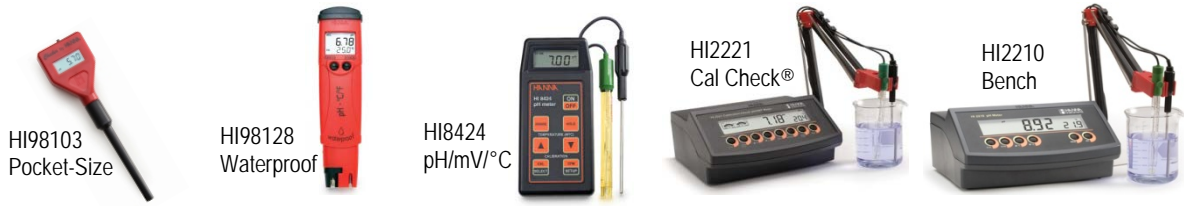

pH Meters, Hanna

Model	HI98103	HI98128	HI8424	HI2221	HI2210	
Modes	pH	pH, °C/°F	pH, mV (°ORP), °C/°F	pH, ORP, °C/°F	pH, °C/°F	
pH	Range	0.00 to 14.00 pH	-2.00 to 16.00 pH	-2.00 to 16.00 pH	-2.00 to 16.00 pH	-2.00 to 16.00 pH
	Resolution	0.01 pH	0.01 pH	0.01 pH	0.01 pH	0.01 pH
	Accuracy	±0.2 pH	±0.05 pH	±0.01 pH	±0.01 pH	±0.01 pH
mV	Range	-	-	±699.9; ±1999 mV	±699.9; ±2000 mV	-
	Resolution	-	-	0.1; 1 mV	0.1; 1 mV	-
	Accuracy	-	-	±0.2; ±1 mV	±0.2; ±1 mV	-
Temp.	Range	-	-5.0 to 60.0°C	-20.0 to 120.0°C	-20.0 to 120.0°C	-20.0 to 120.0°C
	Resolution	-	0.1°C	0.1°C	0.1°C	0.1°C
	Accuracy	-	±0.5°C	±0.4°C	±0.2°C	±0.4°C
Calibration Points	2	2	2	A/M	5	
Temp. Compensation: Auto (A) or Manual (M)	-	A	A	12V DC adapter	A/M	
Power	AAA (2) batteries	AAA (4) batteries	9V battery		12V DC adapter	
Features	<ul style="list-style-type: none"> • Pocket-size • Replaceable electrode 	<ul style="list-style-type: none"> • Waterproof • Replaceable electrode 	<ul style="list-style-type: none"> • Double-junction, gel-filled electrode 	<ul style="list-style-type: none"> • Calibration Check™ technology • On-screen electrode condition and response time • GLP features • USB port • Electrode holder • Refillable electrode 	<ul style="list-style-type: none"> • Electrode holder • Refillable electrode 	
Price	\$40.60	\$106.00	\$333.00	\$488.00	\$425.00	

*Additional ORP (Oxidation Reduction Potential) electrode required

Warranty: 2 years on meter; 1 year on electrode

Measure pH with 1 pH unit accuracy from 1-14. Package contains 100 paper strips, 2 x 1/4", in a plastic vial with color chart.

Natural Rubber

- 1 mL Capacity, 30 mm long, black, Pk/12. 200-1B \$3.45
- 2 mL Capacity, 32 mm long, red, Pk/12. 200-2B \$5.85

Continued