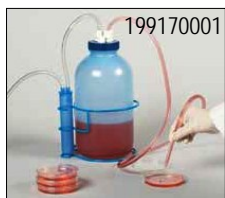

199170001

Polypropylene vacuum bottles are autoclavable and withstand 700 mm Hg systems.