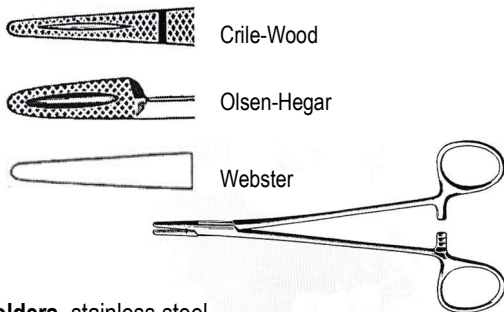

Sponge Forceps, Foerster, serrated jaws, stainless steel  
 Straight  
 17.5 cm (7"), economy. **14-660** ..... \$15.90  
 24 cm (9½"), economy. **14-670** ..... \$19.20  
 Curved, 17.5 cm (7"), economy. **14-665** ..... \$15.90

**Clamps**  
 Dieffenbach Serrefines, stainless steel  
 Straight  
 48 mm (17/8"), economy. **12-247** ..... \$8.90  
 60 mm (23/8"), economy. **300-120** ..... \$6.80  
 Curved  
 48 mm (17/8"), economy. **12-248** ..... \$9.15  
 60 mm (23/8"), economy. **300-121** ..... \$6.80

Schwartz Vessel Clips, 1.7 x 8 mm jaws, 2.5 cm long, Germany  
 Straight Jaws. **RS-5452** ..... \$19.00  
 Slightly Angled Jaws. **RS-5457** ..... \$19.00

8.6 cm shaft; 5 mm serrated jaw  
**Micro Alligator Forceps**, stainless steel. **2769** ..... \$50.00

**Needle Holders & Wound Closure**

**Needle Holders**, stainless steel  
 Baumgartner, cross-serrated jaws, 14 cm (5½"). **16-285S** ..... \$11.05  
 Castroviejo, cross-serrated jaws w/lock, 14 cm. **15-302** ..... \$42.90  
 Crile-Wood, cross-serrated jaws, 15 cm (6")  
 Economy, central groove. **16-293S** ..... \$13.45  
 Standard. **32-485** ..... \$33.75  
 German. **320-366** ..... \$60.80  
 Derf, 12 cm (4¾"), economy. **16-238** ..... \$9.70  
 serrated jaws with central groove