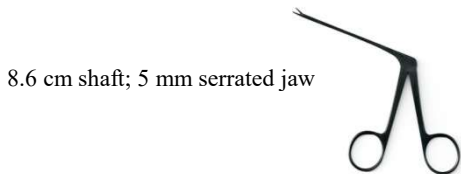

Sponge Forceps, Foerster, serrated jaws, stainless steel  
 Straight  
 17.5 cm (7"), economy. **14-660** ..... \$15.90  
 24 cm (9½"), economy. **14-670** ..... \$19.20  
 Curved, 17.5 cm (7"), economy. **14-665** ..... \$15.90

**Clamps**  
 Dieffenbach Serrefines, stainless steel  
 Straight  
 48 mm (17/8"), economy. **12-247** ..... \$8.90  
 60 mm (23/8"), economy. **300-120** ..... \$6.80  
 Curved  
 48 mm (17/8"), economy. **12-248** ..... \$9.15  
 60 mm (23/8"), economy. **300-121** ..... \$6.80

Schwartz Vessel Clips, 1.7 x 8 mm jaws, 2.5 cm long, Germany  
 Straight Jaws. **RS-5452** ..... \$19.00  
 Slightly Angled Jaws. **RS-5457** ..... \$19.00

8.6 cm shaft; 5 mm serrated jaw  
**Micro Alligator Forceps**, stainless steel. **2769** ..... \$50.00