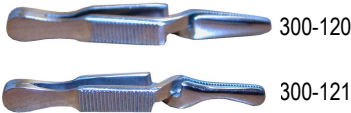

Sponge Forceps, Foerster, serrated jaws, stainless steel  
 Straight  
 17.5 cm (7"), economy. **14-660** ..... \$15.90  
 24 cm (9½"), economy. **14-670** ..... \$19.20  
 Curved, 17.5 cm (7"), economy. **14-665** ..... \$15.90

**Clamps**  
 Dieffenbach Serrefines, stainless steel  
 Straight  
 48 mm (17/8"), economy. **12-247** ..... \$8.90  
 60 mm (23/8"), economy. **300-120** ..... \$6.80  
 Curved  
 48 mm (17/8"), economy. **12-248** ..... \$9.15  
 60 mm (23/8"), economy. **300-121** ..... \$6.80

Schwartz Vessel Clips, 1.7 x 8 mm jaws, 2.5 cm long, Germany  
 Straight Jaws. **RS-5452** ..... \$19.00  
 Slightly Angled Jaws. **RS-5457** ..... \$19.00

8.6 cm shaft; 5 mm serrated jaw  
**Micro Alligator Forceps**, stainless steel. **2769** ..... \$50.00