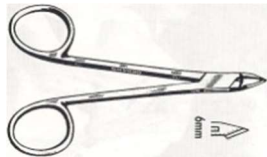

**Rongeurs & Bone Instruments**

Blumenthal Rongeur

- Rongeurs, stainless steel**  
 Blumenthal, 15 cm (5¾")  
 Economy. **410-571** ..... \$41.30  
 Standard. **650-571** ..... \$112.00  
 Blumenthal, Slightly Angled Jaws, 15 cm (5¾"). **9571** ..... \$37.50  
 Mini-Blumenthal, 11.5 cm (4½"). **410-560** ..... \$53.10  
 Friedman, 14 cm (5½")  
 Economy. **410-574** ..... \$41.30  
 Standard. **650-574** ..... \$112.00

Liston Bone Cutter

- Bone Cutters, stainless steel, economy**  
 Liston  
 14 cm (5½"), 20 mm blades. **320-086** ..... \$24.30  
 21.5 cm (8½"), 30 mm blades. **320-087** (1095) ..... \$29.80  
 Scissor Style, 10 cm (4"), 18 mm blades. **320-025** ..... \$8.80  
 straight, strong tips

- Bone Nipper, 10 cm (4") long, 6 mm cutting edge. B286** ..... \$12.00  
 angled offset jaws

- Bone Shears, Constable, 23 cm (9") long, 50 mm (2") cutting jaws**  
 Economy. **33-1001** ..... \$45.00  
 German. **965-620** ..... \$160.00

- Miniature, plastic thumb handle, nonsterile, England  
 #11P stainless steel blade, each. **2201111** ..... \$0.95

Smooth Handle

Fluted Handle

- Reusable, one-piece stainless steel, 1½" blade  
 Smooth Handle, 15.5 cm (6"). **14-350** ..... \$3.15  
 (1445)  
 Fluted Handle, narrow blade, 15.5 cm (6"). **14-360** ..... \$3.15  
 (1460)