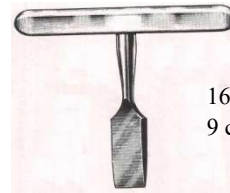

**Rongeurs & Bone Instruments**

Blumenthal Rongeur

- Rongeurs, stainless steel**  
 Blumenthal, 15 cm (5¾")  
 Economy. **410-571** ..... \$41.30  
 Standard. **650-571** ..... \$112.00  
 Blumenthal, Slightly Angled Jaws, 15 cm (5¾"). **9571** ..... \$37.50  
 Mini-Blumenthal, 11.5 cm (4½"). **410-560** ..... \$53.10  
 Friedman, 14 cm (5½")  
 Economy. **410-574** ..... \$41.30  
 Standard. **650-574** ..... \$112.00

Liston Bone Cutter

- Bone Cutters, stainless steel, economy**  
 Liston  
 14 cm (5½"), 20 mm blades. **320-086** ..... \$24.30  
 21.5 cm (8½"), 30 mm blades. **320-087** (1095) ..... \$29.80  
 Scissor Style, 10 cm (4"), 18 mm blades. **320-025** ..... \$8.80  
 straight, strong tips

- Bone Nipper, 10 cm (4") long, 6 mm cutting edge. B286** ..... \$12.00  
 angled offset jaws

- Bone Shears, Constable, 23 cm (9") long, 50 mm (2") cutting jaws**  
 Economy. **33-1001** ..... \$45.00  
 German. **965-620** ..... \$160.00

- Postmortem Hammer, hook handle, 25 cm (10") long**  
 Economy. **33-1032** ..... \$35.70  
 Standard. **74-043** ..... \$80.00

16 mm (5/8") cutting blade;  
 9 cm (3½") long

- Skull Breaker, Virchow, economy. 33-1011** ..... \$42.40