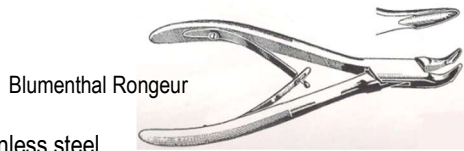

**Rongeurs & Bone Instruments**

Blumenthal Rongeur

- Rongeurs, stainless steel**  
 Blumenthal, 15 cm (5¾")  
 Economy. **410-571** ..... \$41.30  
 Standard. **650-571** ..... \$112.00  
 Blumenthal, Slightly Angled Jaws, 15 cm (5¾"). **9571** ..... \$37.50  
 Mini-Blumenthal, 11.5 cm (4½"). **410-560** ..... \$53.10  
 Friedman, 14 cm (5½")  
 Economy. **410-574** ..... \$41.30  
 Standard. **650-574** ..... \$112.00

Liston Bone Cutter

- Bone Cutters, stainless steel, economy**  
 Liston  
 14 cm (5½"), 20 mm blades. **320-086** ..... \$24.30  
 21.5 cm (8½"), 30 mm blades. **320-087** (1095) ..... \$29.80  
 Scissor Style, 10 cm (4"), 18 mm blades. **320-025** ..... \$8.80  
 straight, strong tips

- Bone Nipper, 10 cm (4") long, 6 mm cutting edge. B286** ..... \$12.00  
 angled offset jaws

- Bone Shears, Constable, 23 cm (9") long, 50 mm (2") cutting jaws**  
 Economy. **33-1001** ..... \$45.00  
 German. **965-620** ..... \$160.00