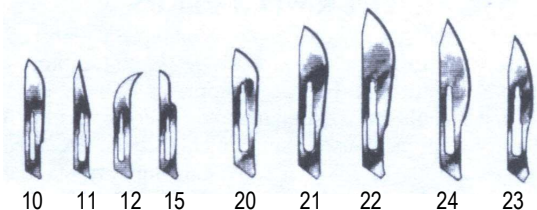

Liston Bone Cutter

- Bone Cutters, stainless steel, economy**
 Liston
 14 cm (5½"), 20 mm blades. **320-086** \$24.30
 21.5 cm (8½"), 30 mm blades. **320-087** (1095) \$29.80
 Scissor Style, 10 cm (4"), 18 mm blades. **320-025** \$8.80
 straight, strong tips

Scalpels

Economy

Scalpels

- Disposable, plastic handle, sterile
 Economy, gray handle
- | | 1 bx | cs/50 bx |
|--|--------|----------|
| ★ #10 carbon steel blade, Bx/10. 9410 | \$9.95 | 431.00 |
| #11 carbon steel blade, Bx/10. 9411 | \$9.95 | 431.00 |
| #22 carbon steel blade, Bx/10. 9422 | \$9.95 | 431.00 |
- Lance, green handle, England
 #10 carbon steel blade, Bx/10. **92410** \$13.00
 #11 carbon steel blade, Bx/10. **92411** \$13.00
 #21 carbon steel blade, Bx/10. **92421** \$13.80
 #22 carbon steel blade, Bx/10. **92422** \$13.80

- Miniature, plastic thumb handle, nonsterile, England
 #11P stainless steel blade, each. **2201111** \$0.95

Smooth Handle

Fluted Handle

- Reusable, one-piece stainless steel, 1½" blade
 Smooth Handle, 15.5 cm (6"). **14-350** \$3.15
 (1445)
 Fluted Handle, narrow blade, 15.5 cm (6"). **14-360** \$3.15
 (1460)

Continued

Scalpel Blades, individually wrapped

Carbon Steel, Economy, Bx/100	\$19.65
#10 blade. 9310	#21 blade. 9321
#11 blade. 9311	#22 blade. 9322
#12 blade. 9312	#23 blade. 9323
#15 blade. 9315	#24 blade. 9324
#20 blade. 9320	
Carbon Steel, Bard-Parker, Rib-Back® design, nonsterile, USA	
#60 blade, 25 strips of 6, Bx/150. 371340	\$343.00
Carbon Steel, Germany, nonsterile	
#60 blade, 25 strips of 4, Bx/100. 2200260	\$46.00
#70 blade, 25 strips of 4, Bx/100. 2200270	\$63.00
Carbon Steel, Swann-Morton, nonsterile	
#60 blade, Bx/50. 22002SM60	\$29.60
Stainless Steel, Economy, Bx/100	\$21.95
#10 blade. 36-010S	#21 blade. 36-021S
#11 blade. 36-011S	#22 blade. 36-022S
#20 blade. 36-020S	
Stainless Steel, Lance, Bx/100	\$38.00
#11 blade. 92111	#15 blade. 92115
Stainless Steel, Economy	
#60 blade, Bx/100. 052-620	\$45.00
#70 blade, Bx/100. 052-622	\$45.00