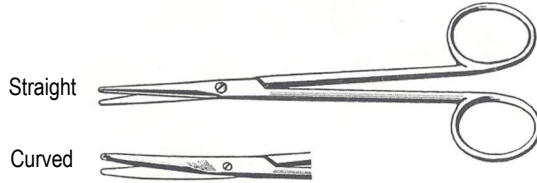

Curved, S/B (sharp/blunt) tips	
11.5 cm (4½"), Economy. 12-115	\$5.25
14 cm (5½"), Economy. 12-125	\$6.00
14 cm (5½"), Standard. 10-560	\$21.80
14 cm (5½"), German. 100-560	\$37.90
16.5 cm (6½"), Economy. 12-135	\$7.60
16.5 cm (6½"), Standard. 10-610	\$25.25
16.5 cm (6½"), German. 100-610	\$41.30

Curved, B/B (blunt/blunt) tips	
11.5 cm (4½"), Economy. 12-175	\$5.25
14 cm (5½"), Economy. 12-185	\$6.00
14 cm (5½"), Standard. 10-568	\$21.80
16.5 cm (6½"), Economy. 12-195	\$7.60
16.5 cm (6½"), Standard. 10-618	\$25.25

Scissors, Metzenbaum, stainless steel

Straight	
15 cm (5¾"), Economy. 12-225	\$9.50
Curved	
14.5 cm (5¾"), Economy. 12-230	\$9.85
14.5 cm (5¾"), Standard. 15-552	\$23.05
14 cm (5½"), German. 105-569	\$46.20

Knowles, straight, sharp probe tips, 14 cm (5½"). 1070	\$6.25
Lister, angled, blunt probe tips, 14 cm (5½"). 1050	\$5.00
Can be used as enterotomy scissors.	

Cut through everything from wire to bone with these durable scissors. Bottom blade is serrated and has a footplate for safety. Blades are stainless steel & handles are plastic. Autoclavable to 120° C.