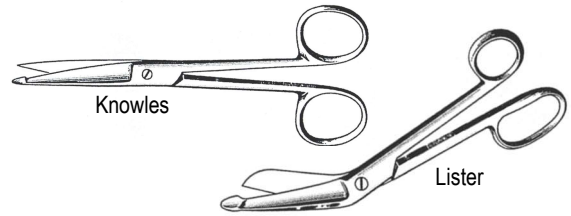

Curved, B/B (blunt/blunt) tips	
11.5 cm (4½"), Economy. 12-175	\$5.25
14 cm (5½"), Economy. 12-185	\$6.00
14 cm (5½"), Standard. 10-568	\$21.80
16.5 cm (6½"), Economy. 12-195	\$7.60
16.5 cm (6½"), Standard. 10-618	\$25.25

Scissors, Metzenbaum, stainless steel

Straight	
15 cm (5¾"), Economy. 12-225	\$9.50
Curved	
14.5 cm (5¾"), Economy. 12-230	\$9.85
14.5 cm (5¾"), Standard. 15-552	\$23.05
14 cm (5½"), German. 105-569	\$46.20

Scissors, Stevens Tenotomy, 11.5 cm (4½"), stainless steel

Straight, blunt tips, Standard. 13-520	\$24.75
-----------------------------------------------------	---------

Scissors, Strabismus, stainless steel

Straight	
10 cm (4"), Economy. 26-105	\$7.25
11.5 cm (4½"), Standard. 13-524	\$23.65
Curved	
11 cm (4¼"), Economy. 26-110	\$7.25
11.5 cm (4½"), Standard. 13-526	\$24.15

Scissors, Bandage, stainless steel, economy