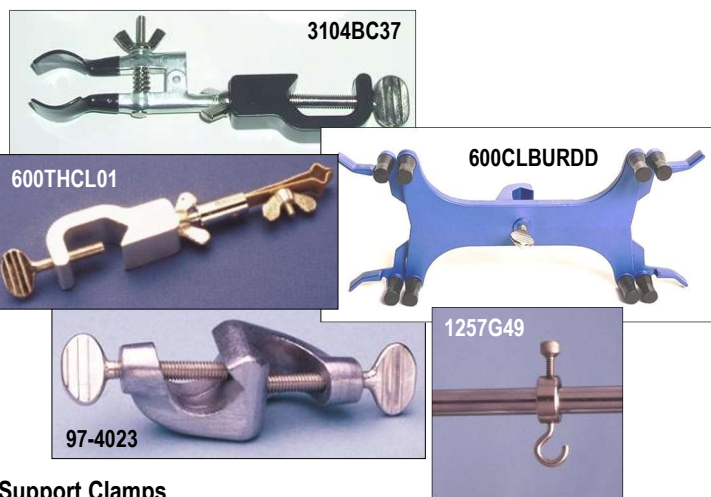

Clamps & Supports

Rectangular
Steel Base

Triangular
Cast-Iron Base

Support (Ring) Stands, finished metal base/plated support rod

Rectangular Steel Base	
6 x 4" base, 5/16 x 18" rod. 3104SSS66	\$12.80
8 x 5" base, 3/8 x 20" rod. 3104SSS67	\$15.85
9 x 6" base, 1/2 x 24" rod. 3104SSS68	\$18.20

Rectangular Cast-Iron Base

Provides greater stability than steel base.

6 x 4" base, 5/16 x 18" rod. 3104SSC14	\$14.35
8 x 5" base, 3/8 x 20" rod. 3104SSC15	\$16.90
9 x 6" base, 1/2 x 24" rod. 3104SSC16	\$23.00

Triangular Cast-Iron Base

5" Legs, 1/2 x 24" rod. 1257G2324	\$26.85
6" Legs, 1/2 x 36" rod. 1257G23	\$30.65

Support Clamps

Burette, plastic coated round jaws, 360° rotatable. 3104BC37	\$6.90
Burette, Double, deluxe. 600CLBURDD	\$18.30
Plastic covered spring jaws on a metal frame securely grip burettes up to 30 mm OD. Fits rods up to ¾" (19 mm) OD.	
Hook Collar, nickel plated. 1257G49	\$5.45
Fits rods up to 1/2" (13 mm) in diameter.	
Right-Angle, aluminum. 97-4023	\$6.10
Fits rods up to 5/8" in diameter.	
Thermometer, aluminum, rotates 360°. 600THCL01	\$7.45
Fits rods up to 1/2" (13 mm) in diameter.	