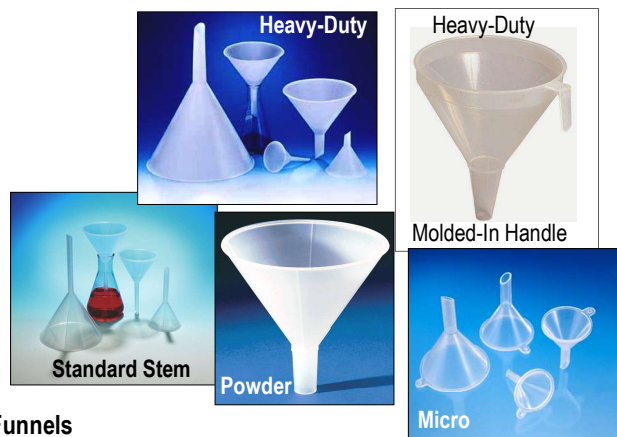

Vertical (fits chest freezers)

Vertical, Holds 2" Boxes		
13-Place. 175V-13-2L	\$81.00	72.00
Dimensions: 5.5(L) x 5.625(W) x 28.562"(H)		

Funnels

Funnels

Disposable, polypropylene, short stems, Simport		
★ 55 mm Top ID, takes 11 cm filter, Cs/100. F490-3	\$31.50	
65 mm Top ID, takes 12.5 cm filter, Cs/100. F490-4	\$31.50	
Glass (borosilicate), long stem (150 mm)		
50 mm Top ID, each. 600GF614050	\$6.05	
65 mm Top ID, each. 600GF614065	\$7.25	
75 mm Top ID, each. 600GF614075	\$7.50	
Heavy-Duty, polypropylene, Bel-Art		
152 mm Top ID, 480 mL capacity, Pk/3. 146970000	\$27.90	↓
Heavy-Duty, Molded-In Handle, polypropylene		
250 mm Top ID, 2485 mL capacity, each. 60057232	\$19.70	
Micro, polypropylene, Bel-Art		
24 mm Top ID, 2.6 mL capacity, Pk/12. 146850024	\$31.25	
28 mm Top ID, 5.2 mL capacity, Pk/12. 146850028	\$25.60	
35 mm Top ID, 8.1 mL capacity, Pk/12. 146850035	\$23.60	
43 mm Top ID, 15.7 mL capacity, Pk/12. 146850043	\$54.50	
Powder, polypropylene		
Parallel Stem		
80 mm Top ID, Pk/12. 146600080	\$54.55	
100 mm Top ID, Pk/6. 146600100	\$29.80	
145 mm Top ID, Pk/6. 60057224	\$18.60	↓↓
Tapered Stem		
101 mm Top ID, each. 146810000	\$29.65	↓↓
152 mm Top ID, each. 146820000	\$33.65	↓↓