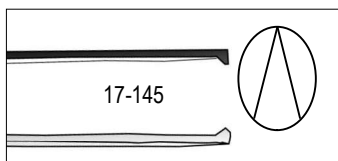

Square Point Tips, straight

- Stainless Steel, 12 cm (4 3/4"), economy. **1244** \$2.25
- Teflon® Coated, 11 cm (4 1/4"), Bel-Art. **379430000** \$22.90

Locking

Forceps, stainless steel

- Self-Closing (cross-locking), squeeze handles to open tips
- Fine Point, smooth tips
 - Economy, 13 cm (5 1/8"). **300-066** \$4.95
 - Peer-Vigor, 11 cm (4 1/4"), Swiss. **57.324** \$42.40
- Medium Point, serrated tips, 17 cm (6 5/8"). **TWZ-948.00** \$3.95

Slide-Locking, grid-serrated tips

- Fine Point
 - Economy, 14 cm (5 1/2"). **57.0357A** \$9.00
 - Dumont, 16 cm (6 1/4"). **TWZ-101.72** \$45.75
- Medium Point
 - Economy, 16 cm (6 1/4"). **203** \$9.00
 - Dumont, 16 cm (6 1/4"). **TWZ-101.76** \$43.60
- Snap-Closing, angled, fine points, 15.5 cm (6"). **3610** \$5.80
- serrated tips & handles, guide pin

Tissue

Forceps, stainless steel

- Adson-Brown, 9 x 9 side grasping teeth, 12 cm. **17-574** \$17.00
- Adson Tissue, 1 x 2 teeth, 12 cm (4 3/4"). **17-560** \$4.80
- Iris Tissue, 1 x 2 teeth
 - Straight, economy, 10 cm (4"). **26-295** \$7.70
 - Angled, economy, 11.5 cm (4 1/2"). **19-350ANG** \$5.00
 - Half Curve, standard, 10 cm (4"). **45-822** \$17.60

- Russian Tissue, circular serrated tips, 15.5 cm (6"). **2275** \$5.25
- Tissue, 1 x 2 teeth, 14 cm (5 1/2"). **17-145** \$4.25

Tongs

- Tongs, Crucible, serrated jaws, stainless steel**
- 24.5 cm (9 3/4"). **320-101** \$11.60
- 51 cm (20"). **320-120** \$27.75