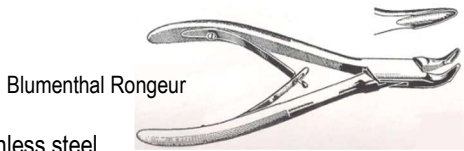

**Rongeurs & Bone Instruments**

Blumenthal Rongeur

- Rongeurs, stainless steel**  
 Blumenthal, 15 cm (5¾")  
 Economy. **410-571** ..... \$41.30  
 Standard. **650-571** ..... \$112.00  
 Blumenthal, Slightly Angled Jaws, 15 cm (5¾"). **9571** ..... \$37.50  
 Mini-Blumenthal, 11.5 cm (4½"). **410-560** ..... \$53.10  
 Friedman, 14 cm (5½")  
 Economy. **410-574** ..... \$41.30  
 Standard. **650-574** ..... \$112.00

Liston Bone Cutter

- Bone Cutters, stainless steel, economy**  
 Liston  
 14 cm (5½"), 20 mm blades. **320-086** ..... \$24.30  
 21.5 cm (8½"), 30 mm blades. **320-087** (1095) ..... \$29.80  
 Scissor Style, 10 cm (4"), 18 mm blades. **320-025** ..... \$8.80  
 straight, strong tips

- Bone Nipper, 10 cm (4") long, 6 mm cutting edge. B286** ..... \$12.00  
 angled offset jaws

- Bone Shears, Constable, 23 cm (9") long, 50 mm (2") cutting jaws**  
 Economy. **33-1001** ..... \$45.00  
 German. **965-620** ..... \$160.00