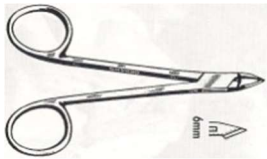

**Rongeurs & Bone Instruments**

Blumenthal Rongeur

- Rongeurs, stainless steel**  
 Blumenthal, 15 cm (5¾")  
 Economy. **410-571** ..... \$41.30  
 Standard. **650-571** ..... \$112.00  
 Blumenthal, Slightly Angled Jaws, 15 cm (5¾"). **9571** ..... \$37.50  
 Mini-Blumenthal, 11.5 cm (4½"). **410-560** ..... \$53.10  
 Friedman, 14 cm (5½")  
 Economy. **410-574** ..... \$41.30  
 Standard. **650-574** ..... \$112.00

Liston Bone Cutter

- Bone Cutters, stainless steel, economy**  
 Liston  
 14 cm (5½"), 20 mm blades. **320-086** ..... \$24.30  
 21.5 cm (8½"), 30 mm blades. **320-087** (1095) ..... \$29.80  
 Scissor Style, 10 cm (4"), 18 mm blades. **320-025** ..... \$8.80  
 straight, strong tips

- Bone Nipper, 10 cm (4") long, 6 mm cutting edge. B286** ..... \$12.00  
 angled offset jaws

- Bone Shears, Constable, 23 cm (9") long, 50 mm (2") cutting jaws**  
 Economy. **33-1001** ..... \$45.00  
 German. **965-620** ..... \$160.00

- Miniature, plastic thumb handle, nonsterile, England  
 #11P stainless steel blade, each. **2201111** ..... \$0.95

Smooth Handle

Fluted Handle

- Reusable, one-piece stainless steel, 1½" blade  
 Smooth Handle, 15.5 cm (6"). **14-350** ..... \$3.15  
 (1445)  
 Fluted Handle, narrow blade, 15.5 cm (6"). **14-360** ..... \$3.15  
 (1460)