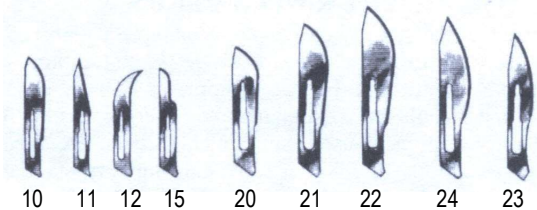

- Miniature, plastic thumb handle, nonsterile, England  
 #11P stainless steel blade, each. **2201111** ..... \$0.95

Smooth Handle

Fluted Handle

- Reusable, one-piece stainless steel, 1½" blade  
 Smooth Handle, 15.5 cm (6"). **14-350** ..... \$3.15  
 (1445)  
 Fluted Handle, narrow blade, 15.5 cm (6"). **14-360** ..... \$3.15  
 (1460)

Continued

**Scalpel Blades**, individually wrapped

Carbon Steel, Economy, Bx/100 .....	\$19.65
#10 blade. <b>9310</b>	#21 blade. <b>9321</b>
#11 blade. <b>9311</b>	#22 blade. <b>9322</b>
#12 blade. <b>9312</b>	#23 blade. <b>9323</b>
#15 blade. <b>9315</b>	#24 blade. <b>9324</b>
#20 blade. <b>9320</b>	
Carbon Steel, Bard-Parker, Rib-Back® design, nonsterile, <b>USA</b>	
#60 blade, 25 strips of 6, Bx/150. <b>371340</b> .....	\$343.00
Carbon Steel, Germany, nonsterile	
#60 blade, 25 strips of 4, Bx/100. <b>2200260</b> .....	\$46.00
#70 blade, 25 strips of 4, Bx/100. <b>2200270</b> .....	\$63.00
Carbon Steel, Swann-Morton, nonsterile	
#60 blade, Bx/50. <b>22002SM60</b> .....	\$29.60
Stainless Steel, Economy, Bx/100 .....	\$21.95
#10 blade. <b>36-010S</b>	#21 blade. <b>36-021S</b>
#11 blade. <b>36-011S</b>	#22 blade. <b>36-022S</b>
#20 blade. <b>36-020S</b>	
Stainless Steel, Lance, Bx/100 .....	\$38.00
#11 blade. <b>92111</b>	#15 blade. <b>92115</b>
Stainless Steel, Economy	
#60 blade, Bx/100. <b>052-620</b> .....	\$45.00
#70 blade, Bx/100. <b>052-622</b> .....	\$45.00