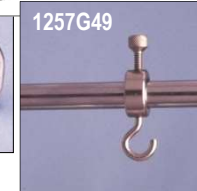

9 x 6" base, 1/2 x 24" rod. <b>3104SSC16</b> .....	\$23.00
--	---------

#### Triangular Cast-Iron Base

5" Legs, 1/2 x 24" rod. <b>1257G2324</b> .....	\$26.85
--	---------

6" Legs, 1/2 x 36" rod. <b>1257G23</b> .....	\$30.65
--	---------

3104BC37

600THCL01

600CLBURDD

97-4023

1257G49

### Support Clamps

Burette, plastic coated round jaws, 360° rotatable. <b>3104BC37</b> .....	\$6.90
---	--------

Burette, Double, deluxe. <b>600CLBURDD</b> .....	\$18.30
--	---------

Plastic covered spring jaws on a metal frame securely grip burettes up to 30 mm OD. Fits rods up to ¾" (19 mm) OD.

Hook Collar, nickel plated. <b>1257G49</b> .....	\$5.45
--	--------

Fits rods up to 1/2" (13 mm) in diameter.

Right-Angle, aluminum. <b>97-4023</b> .....	\$6.10
---	--------

Fits rods up to 5/8" in diameter.