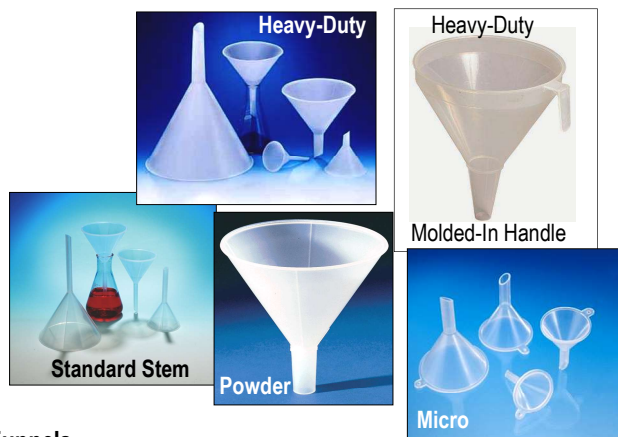

Vertical (fits chest freezers)

Vertical, Holds 2" Boxes		
13-Place. 175V-13-2L	\$81.00	72.00
Dimensions: 5.5(L) x 5.625(W) x 28.562"(H)		

Funnels

Funnels

Disposable, polypropylene, short stems, Simport	
55 mm Top ID, takes 11 cm filter, Cs/100. F490-3	\$31.50
★ 65 mm Top ID, takes 12.5 cm filter, Cs/100. F490-4	\$31.50
Glass (borosilicate), long stem (150 mm)	
50 mm Top ID, each. 600GF614050	\$6.05
65 mm Top ID, each. 600GF614065	\$7.25
75 mm Top ID, each. 600GF614075	\$7.50
Heavy-Duty, Molded-In Handle, polypropylene	
250 mm Top ID, 2.5 L capacity, each. 60057232	\$19.70
Micro, polypropylene, Bel-Art	
24 mm Top ID, 2.6 mL capacity, Pk/12. 146850024	\$31.25
28 mm Top ID, 5.2 mL capacity, Pk/12. 146850028	\$25.60
35 mm Top ID, 8.1 mL capacity, Pk/12. 146850035	\$23.60
43 mm Top ID, 15.7 mL capacity, Pk/12. 146850043	\$54.50
Powder, polypropylene	
Parallel Stem	
80 mm Top ID, Pk/12. 146600080	\$54.55
100 mm Top ID, Pk/6. 146600100	\$29.80
145 mm Top ID, Pk/6. 60057224	\$18.60
Tapered Stem	
101 mm Top ID, each. 146810000	\$29.65
152 mm Top ID, each. 146820000	\$33.65