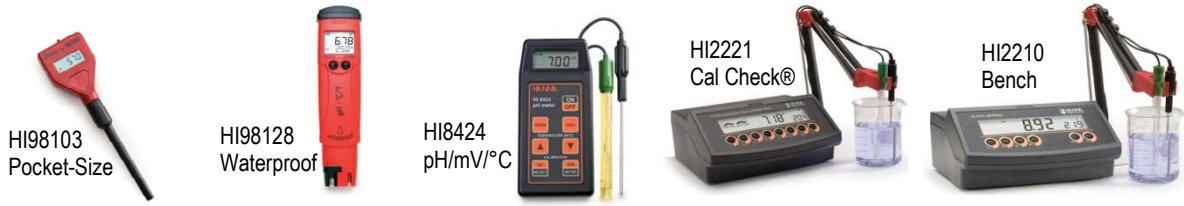

# pH Meters, Hanna

Model	HI98103	HI98128	HI8424	HI2221	HI2210
<b>Modes</b>	pH	pH, °C/°F	pH, mV (*ORP), °C/°F	pH, ORP, °C/°F	pH, °C/°F
<b>pH</b>	<b>Range</b>	0.00 to 14.00 pH	-2.00 to 16.00 pH	-2.00 to 16.00 pH	-2.00 to 16.00 pH
	<b>Resolution</b>	0.01 pH	0.01 pH	0.01 pH	0.01 pH
	<b>Accuracy</b>	±0.2 pH	±0.05 pH	±0.01 pH	±0.01 pH
<b>mV</b>	<b>Range</b>	-	-	±699.9; ±1999 mV	±699.9; ±2000 mV
	<b>Resolution</b>	-	-	0.1; 1 mV	0.1; 1 mV
	<b>Accuracy</b>	-	-	±0.2; ±1 mV	±0.2; ±1 mV
<b>Temp.</b>	<b>Range</b>	-	-5.0 to 60.0°C	-20.0 to 120.0°C	-20.0 to 120.0°C
	<b>Resolution</b>	-	0.1°C	0.1°C	0.1°C
	<b>Accuracy</b>	-	±0.5°C	±0.4°C	±0.2°C
<b>Calibration Points</b>	2	2	2	A/M	5
<b>Temp. Compensation: Auto (A) or Manual (M)</b>	-	A	A	12V DC adapter	A/M
<b>Power</b>	AAA (2) batteries	AAA (4) batteries	9V battery		12V DC adapter
<b>Features</b>	<ul style="list-style-type: none"> <li>• Pocket-size</li> <li>• Replaceable electrode</li> </ul>	<ul style="list-style-type: none"> <li>• Waterproof</li> <li>• Replaceable electrode</li> </ul>	<ul style="list-style-type: none"> <li>• Double-junction, gel-filled electrode</li> </ul>	<ul style="list-style-type: none"> <li>• Calibration Check™ technology</li> <li>• On-screen electrode condition and response time</li> <li>• GLP features</li> <li>• USB port</li> <li>• Electrode holder</li> <li>• Refillable electrode</li> </ul>	<ul style="list-style-type: none"> <li>• Electrode holder</li> <li>• Refillable electrode</li> </ul>
<b>Price</b>	\$40.60	\$106.00	\$333.00	\$488.00	\$425.00

\*Additional ORP (Oxidation Reduction Potential) electrode required

Warranty: 2 years on meter; 1 year on electrode

Measure pH with 1 pH unit accuracy from 1-14. Package contains 100 paper strips, 2 x 1/4", in a plastic vial with color chart.