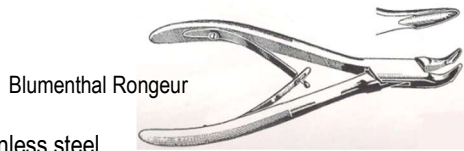

Rongeurs & Bone Instruments

- Rongeurs, stainless steel**
 Blumenthal, 15 cm (5¾")
 Economy. **410-571** \$41.30
 Standard. **650-571** \$112.00
 Blumenthal, Slightly Angled Jaws, 15 cm (5¾"). **9571** \$37.50
 Mini-Blumenthal, 11.5 cm (4½"). **410-560** \$53.10
 Friedman, 14 cm (5½")
 Economy. **410-574** \$41.30
 Standard. **650-574** \$112.00

- Bone Cutters, stainless steel, economy**
 Liston
 14 cm (5½"), 20 mm blades. **320-086** \$24.30
 21.5 cm (8½"), 30 mm blades. **320-087** (1095) \$29.80
 Scissor Style, 10 cm (4"), 18 mm blades. **320-025** \$8.80
 straight, strong tips