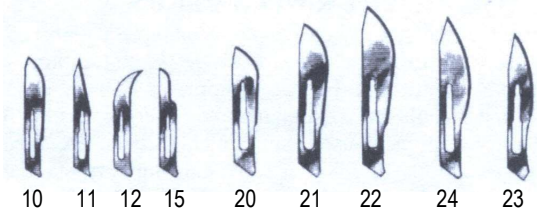

Scalpel Blades, individually wrapped

Carbon Steel, Economy, Bx/100	$19.65
#10 blade. 9310	#21 blade. 9321
#11 blade. 9311	#22 blade. 9322
#12 blade. 9312	#23 blade. 9323
#15 blade. 9315	#24 blade. 9324
#20 blade. 9320	
Carbon Steel, Bard-Parker, Rib-Back® design, nonsterile, USA	
#60 blade, 25 strips of 6, Bx/150. 371340	$354.00
Carbon Steel, Germany, nonsterile	
#60 blade, 25 strips of 4, Bx/100. 2200260	$46.00
#70 blade, 25 strips of 4, Bx/100. 2200270	$63.00
Carbon Steel, Swann-Morton, nonsterile	
#60 blade, Bx/50. 22002SM60	$29.60
Stainless Steel, Economy, Bx/100	$21.95
#10 blade. 36-010S	#21 blade. 052-610
#11 blade. 052-602	#22 blade. 36-022S
#20 blade. 36-020S	
Stainless Steel, Lance, Bx/100	$38.00
#11 blade. 92111	#15 blade. 92115
Stainless Steel, Economy	
#60 blade, Bx/100. 052-620	$45.00
#70 blade, Bx/100. 052-622	$45.00

Safely remove and store up to 100 used blades in this disposable box.

Scalpel Blade Remover. 22048 .....

$3.60