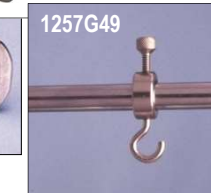

Clamps & Supports

Rectangular Steel Base

Triangular Cast-Iron Base

Support (Ring) Stands, finished metal base/plated support rod

Rectangular Steel Base
 6 x 4" base, 5/16 x 18" rod. **3104SSS66** \$12.95
 8 x 5" base, 3/8 x 20" rod. **3104SSS67** \$15.85
 9 x 6" base, 1/2 x 24" rod. **3104SSS68** \$18.55

Rectangular Cast-Iron Base
 Provides greater stability than steel base.
 6 x 4" base, 5/16 x 18" rod. **3104SSC14** \$14.35
 8 x 5" base, 3/8 x 20" rod. **3104SSC15** \$16.90
 9 x 6" base, 1/2 x 24" rod. **3104SSC16** \$23.00

Triangular Cast-Iron Base
 5" Legs, 1/2 x 24" rod. **1257G2324** \$26.85
 6" Legs, 1/2 x 36" rod. **1257G23** \$30.65

Support Clamps
 Burette, plastic coated round jaws, 360° rotatable. **3104BC37** \$6.90
 Burette, Double, deluxe. **600CLBURDD** \$18.55
 Plastic covered spring jaws on a metal frame securely grip burettes up to 30 mm OD. Fits rods up to 3/4" (19 mm) OD.
 Hook Collar, nickel plated. **1257G49** \$5.50
 Fits rods up to 1/2" (13 mm) in diameter.
 Right-Angle, aluminum. **97-4023** \$6.10
 Fits rods up to 5/8" in diameter.
 Thermometer, aluminum, rotates 360°. **600THCL01** \$7.55
 Fits rods up to 1/2" (13 mm) in diameter.