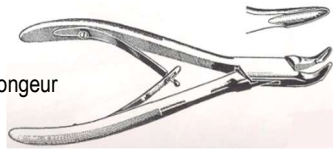

Vienna Nasal Speculum

Specula

- Graves Vaginal, medium, economy. **3310** \$18.00
- Vienna Nasal, child, 13 cm (5 1/8"). **2722** \$10.50
lightweight, stainless steel

Rongeurs & Bone Instruments

Blumenthal Rongeur

Rongeurs, stainless steel

- Blumenthal, 15 cm (5 3/4")
 - Economy. **410-571** \$42.10
 - Standard. **650-571** \$117.00
- Blumenthal, Slightly Angled Jaws, 15 cm (5 3/4"). **9571** \$37.50
- Mini-Blumenthal, 11.5 cm (4 1/2 "). **410-560** \$54.85
- Friedman, 14 cm (5 1/2")
 - Economy. **410-574** \$42.10
 - Standard. **650-574** \$117.00

Liston Bone Cutter

Bone Cutters, stainless steel, economy

- Liston
 - 14 cm (5 1/2"), 20 mm blades. **320-086** \$24.30
 - 21.5 cm (8 1/2"), 30 mm blades. **320-087 (1095)** \$29.80
- Scissor Style, 10 cm (4"), 18 mm blades. **320-025** \$8.95
straight, strong tips

- Miniature, plastic thumb handle, nonsterile, England
 - #11P stainless steel blade, each. **2201111** \$1.00

Smooth Handle

Fluted Handle

- Reusable, one-piece stainless steel, 1 1/2" blade
 - Smooth Handle, 15.5 cm (6"). **14-350** \$3.15
(1445)
 - Fluted Handle, narrow blade, 15.5 cm (6"). **14-360** \$3.15
(1460)