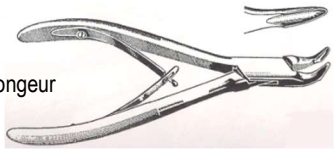

Vienna Nasal Speculum

Specula

- Graves Vaginal, medium, economy. **3310** \$18.00
- Vienna Nasal, child, 13 cm (5 1/8"). **2722** \$10.50
lightweight, stainless steel

Rongeurs & Bone Instruments

Blumenthal Rongeur

Rongeurs, stainless steel

- Blumenthal, 15 cm (5 3/4")
 - Economy. **410-571** \$42.10
 - Standard. **650-571** \$117.00
- Blumenthal, Slightly Angled Jaws, 15 cm (5 3/4"). **9571** \$37.50
- Mini-Blumenthal, 11.5 cm (4 1/2 "). **410-560** \$54.85
- Friedman, 14 cm (5 1/2")
 - Economy. **410-574** \$42.10
 - Standard. **650-574** \$117.00

Liston Bone Cutter

Bone Cutters, stainless steel, economy

- Liston
 - 14 cm (5 1/2"), 20 mm blades. **320-086** \$24.30
 - 21.5 cm (8 1/2"), 30 mm blades. **320-087 (1095)** \$29.80
- Scissor Style, 10 cm (4"), 18 mm blades. **320-025** \$8.95
straight, strong tips