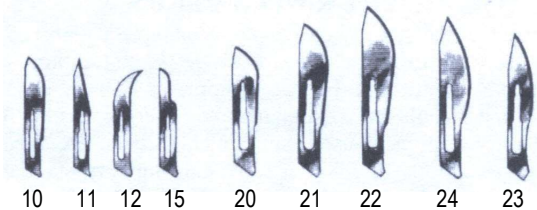

Scalpels

Economy

Scalpels

Disposable, plastic handle, sterile

	Economy, gray handle	bx/10	cs/50 bx
★ #10 carbon steel blade. 9410	\$9.95		431.00
#11 carbon steel blade. 9411	\$9.95		431.00
#22 carbon steel blade. 9422	\$9.95		431.00
Lance, green handle, England			
#10 carbon steel blade, Bx/10. 92410			\$12.75
#11 carbon steel blade, Bx/10. 92411			\$12.75
#21 carbon steel blade, Bx/10. 92421			\$12.75
#22 carbon steel blade, Bx/10. 92422			\$12.75

- Miniature, plastic thumb handle, nonsterile, England
 - #11P stainless steel blade, each. **2201111** \$1.00

Smooth Handle

Fluted Handle

- Reusable, one-piece stainless steel, 1 1/2" blade
 - Smooth Handle, 15.5 cm (6"). **14-350** \$3.15
(1445)
 - Fluted Handle, narrow blade, 15.5 cm (6"). **14-360** \$3.15
(1460)

Continued

Scalpel Blades, individually wrapped

Carbon Steel, Economy, Bx/100 \$19.65

- #10 blade. **9310**
- #11 blade. **9311**
- #12 blade. **9312**
- #15 blade. **9315**
- #20 blade. **9320**
- #21 blade. **9321**
- #22 blade. **9322**
- #23 blade. **9323**
- #24 blade. **9324**