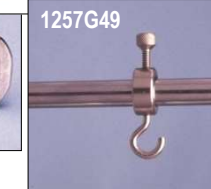

Support Clamps
Burette, plastic coated round jaws, 360° rotatable. **3104BC37** $6.90
Burette, Double, deluxe. **600CLBURDD** $18.80
Plastic covered spring jaws on a metal frame securely grip
burettes up to 30 mm OD. Fits rods up to 3/4" (19 mm) OD.
Hook Collar, nickel plated. **1257G49** $5.60
Fits rods up to 1/2" (13 mm) in diameter.
Right-Angle, aluminum. **97-4023** $6.10
Fits rods up to 5/8" in diameter.
Thermometer, aluminum, rotates 360°. **600THCL01** $7.65
Fits rods up to 1/2" (13 mm) in diameter.