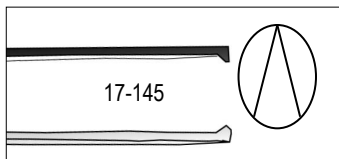

- Stainless Steel, 12 cm (4¾"), economy. **1244** \$2.25
- Teflon® Coated, 11 cm (4¼"), Bel-Art. **379430000** \$24.95

Locking

Forceps, stainless steel

- Self-Closing (cross-locking), squeeze handles to open tips
- Fine Point, smooth tips
- Economy, 13 cm (5⅞"). **300-066** \$4.95
- Peer-Vigor, 11 cm (4¼"), Swiss. **57.324** \$42.40
- Medium Point, serrated tips, 17 cm (6⅝"). **TWZ-948.00** \$3.95

Slide-Locking, grid-serrated tips

- Fine Point
- Economy, 14 cm (5½"). **57.0357A** \$9.00
- Dumont, 16 cm (6¼"). **TWZ-101.72** \$45.75
- Medium Point
- Economy, 16 cm (6¼"). **203** \$9.00
- Dumont, 16 cm (6¼"). **TWZ-101.76** \$43.60
- Snap-Closing, angled, fine points, 15.5 cm (6"). **3610** \$5.80
- serrated tips & handles, guide pin

Tissue

Forceps, stainless steel

- Adson-Brown, 9 x 9 side grasping teeth, 12 cm. **17-574** \$17.40
- Adson Tissue, 1 x 2 teeth, 12 cm (4¾"). **17-560** \$4.90
- Iris Tissue, 1 x 2 teeth
- Straight, economy, 10 cm (4"). **26-295** \$7.70
- Angled, economy, 11.5 cm (4½"). **19-350ANG** \$5.00
- Half Curve, standard, 10 cm (4"). **45-822** \$17.60

- Russian Tissue, circular serrated tips, 15.5 cm (6"). **2275** \$5.25
- Tissue, 1 x 2 teeth, 14 cm (5½"). **17-145** \$4.35

Tongs

- Tongs, Crucible, serrated jaws, stainless steel**
- 24.5 cm (9¾"). **320-101** \$11.60
- 51 cm (20"). **320-120** \$28.10