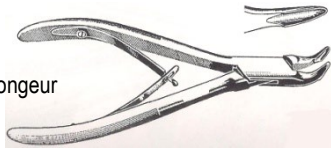

Vienna Nasal Speculum

Specula

- Graves Vaginal, medium, economy. **3310** \$18.00
- Vienna Nasal, child, 13 cm (5 1/8"). **2722** \$10.50
lightweight, stainless steel

Rongeurs & Bone Instruments

Blumenthal Rongeur

Rongeurs, stainless steel

- Blumenthal, 15 cm (5 3/4")
 - Economy. **410-571** \$42.10
 - Standard. **650-571** \$117.00
- Blumenthal, Slightly Angled Jaws, 15 cm (5 3/4"). **9571** \$37.50
- Mini-Blumenthal, 11.5 cm (4 1/2 "). **410-560** \$54.85
- Friedman, 14 cm (5 1/2")
 - Economy. **410-574** \$42.10
 - Standard. **650-574** \$117.00

Liston Bone Cutter

Bone Cutters, stainless steel, economy

- Liston
 - 14 cm (5 1/2"), 20 mm blades. **320-086** \$24.30
 - 21.5 cm (8 1/2"), 30 mm blades. **320-087 (1095)** \$29.80
- Scissor Style, 10 cm (4"), 18 mm blades. **320-025** \$8.95
straight, strong tips