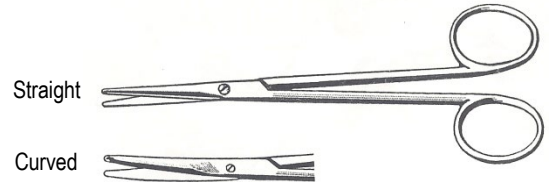

Scissors, Metzenbaum, stainless steel	
Straight	
15 cm (5¾"), Economy. 12-225	$9.70
Curved	
14.5 cm (5¾"), Economy. 12-230	$9.85
14.5 cm (5¾"), Standard. 15-552	$23.05
14 cm (5½"), German. 105-569	$46.20