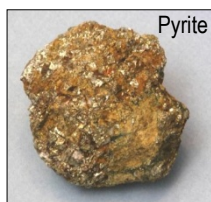

Tuning Fork Mallet. **600TFWHAM** \$2.05

Rocks & Minerals

Specimens are in a package of ten pieces, each 3-4 cm in size.
All specimens are shipped in a labeled, resealable bag.

Minimum order of \$100 required for rocks and minerals (any combination). Please call about availability of rocks not listed.

Calcite

Pyrite

Minerals

Albite with twinning, Pk/10. **310560501** \$8.90
Augite, cleavable, Pk/10. **310562802** \$12.85
Calcite, cleavages, white-brown, Pk/10. **310564701** \$7.90
Fluorite, cleavable, Pk/10. **310569402** \$11.90
Graphite, pure, Pk/10. **310570601** \$16.85
Magnetite, black, coarse crystalline, Pk/10. **310573301** \$5.95
Muscovite, cleavable, Pk/10. **310574601** \$11.40
Olivine, massive, medium-grained, Pk/10. **3105751** \$6.55
Plagioclase Feldspar, Pk/10. **3105725** \$7.90
Pyrite, pure, Pk/10. **310576902** \$17.80
Quartz, Rose, massive, Pk/10. **310578012** \$5.95
Quartz, Silicified Wood, Pk/10. **310578014** \$6.95
Rhodonite, pink, massive, Pk/10. **310577801** \$15.85
Talc, schist, Pk/10. **3105801** \$6.95

Granite

Pumice

Igneous Rocks

Anorthosite, gray, coarse-grained, Pk/10. **3105006** \$5.95
Gabbro, brown-black, coarse-grained, Pk/10. **3105024** \$6.55
Granite, red, coarse-grained, Pk/10. **310502701** \$4.95
Pegmatite, very coarse-grained, Pk/10. **3105044** \$4.95
Pumice, white-gray, Pk/10. **310504801** \$7.90
Volcanic Ash, light gray, Pk/10. **3105069** \$11.85

Slate

Gneiss

Metamorphic Rocks

Gneiss, coarse-grained, banded, Pk/10. **310521601** \$5.95
Marble, white, coarse-grained, Pk/10. **310523101** \$4.95
Phyllite, gray-green, fine texture, Pk/10. **3105235** \$4.95
Quartzite, blue-gray, fine-grained, Pk/10. **310523801** \$5.95
Slate, black-gray, Pk/10. **3105245** \$7.90