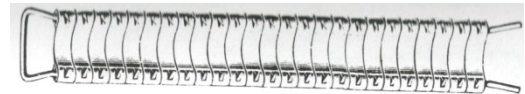

Straight  300-120

Curved  300-121

Clamps

Dieffenbach Serrefine, stainless steel, economy
 Straight, serrated jaws and handles
 48 mm (1 7/8"). **12-247** \$8.90
 60 mm (2 3/8"). **300-120** \$6.80
 Curved, serrated jaws and handles
 48 mm (1 7/8"). **12-248** \$9.15
 60 mm (2 3/8"). **300-121** \$6.80

Johns Hopkins Bulldog Clamp, Roboz
 Straight, riveted handle opens for cleaning
 38 mm (1 1/2"). **RS-7440** \$73.25

Schwartz Vessel Clips, 1.7 x 8 mm jaws, 2.5 cm long, Germany
 Straight Jaws, Roboz. **RS-5452** \$27.00
 Slightly Angled Jaws, Roboz. **RS-5457** \$27.00

8.6 cm shaft; 5 mm serrated jaw
 Micro Alligator Forceps, stainless steel. **2769** \$50.00

Needle Holders & Wound Closure

Needle Holders, stainless steel

Baumgartner, cross-serrated jaws, 14 cm (5 1/2"). **16-285S** \$11.05
 Castroviejo, cross-serrated jaws w/lock, 14 cm. **15-302** \$44.45
 Crile-Wood, cross-serrated jaws, 15 cm (6")
 Economy, central groove. **16-293S** \$13.45
 Standard. **32-485** \$33.75
 German. **320-366** \$60.80
 Derf, 12 cm (4 3/4"), economy. **16-238** \$9.70
 serrated jaws with central groove
 Olsen-Hegar, cross-serrated jaws with scissors, 14 cm (5 1/2")
 Economy, central groove. **16-296** \$14.30
 Economy, No Groove. **16-296A** \$14.45
 Standard, central groove. **32-500** (555-160) \$35.25
 German, central groove. **320-556** \$71.50
 Webster, smooth jaws, 12 cm (4 3/4")
 Economy. **15-035** \$14.30
 Standard. **32-101** (555-035) \$30.75
 Tungsten Carbide. **0817** \$45.00
 German. **320-101** \$60.50

Michel Wound Closure System

Michel Clip Applier/Remover, double-ended. **3700** \$13.75
 11.5 cm (4 1/2"), stainless steel

Michel Wound Clips, stainless steel
 14 mm, Bx/1000. **380-543** \$89.00
 16 mm, Bx/1000. **380-568** \$97.00
 18 mm, Bx/1000. **380-584** \$98.00
 22 mm, Bx/1000. **380-626** \$116.00