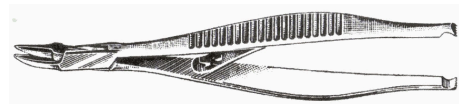

Straight  300-120

Curved  300-121

Clamps

Dieffenbach Serrefine, stainless steel, economy
 Straight, serrated jaws and handles
 48 mm (1 7/8"). **12-247** \$8.90
 60 mm (2 3/8"). **300-120** \$6.80
 Curved, serrated jaws and handles
 48 mm (1 7/8"). **12-248** \$9.15
 60 mm (2 3/8"). **300-121** \$6.80

Johns Hopkins Bulldog Clamp, Roboz
 Straight, riveted handle opens for cleaning
 38 mm (1 1/2"). **RS-7440** \$73.25

Schwartz Vessel Clips, 1.7 x 8 mm jaws, 2.5 cm long, Germany
 Straight Jaws, Roboz. **RS-5452** \$27.00
 Slightly Angled Jaws, Roboz. **RS-5457** \$27.00

8.6 cm shaft; 5 mm serrated jaw
 Micro Alligator Forceps, stainless steel. **2769** \$50.00

Needle Holders & Wound Closure

Needle Holders, stainless steel

Baumgartner, cross-serrated jaws, 14 cm (5 1/2"). **16-285S** \$11.05
 Castroviejo, cross-serrated jaws w/lock, 14 cm. **15-302** \$44.45
 Crile-Wood, cross-serrated jaws, 15 cm (6")
 Economy, central groove. **16-293S** \$13.45
 Standard. **32-485** \$33.75
 German. **320-366** \$60.80
 Derf, 12 cm (4 3/4"), economy. **16-238** \$9.70
 serrated jaws with central groove
 Olsen-Hegar, cross-serrated jaws with scissors, 14 cm (5 1/2")
 Economy, central groove. **16-296** \$14.30
 Economy, No Groove. **16-296A** \$14.45
 Standard, central groove. **32-500** (555-160) \$35.25
 German, central groove. **320-556** \$71.50
 Webster, smooth jaws, 12 cm (4 3/4")
 Economy. **15-035** \$14.30
 Standard. **32-101** (555-035) \$30.75
 Tungsten Carbide. **0817** \$45.00
 German. **320-101** \$60.50

Michel Wound Closure System

Michel Clip Applier/Remover, double-ended. **3700** \$13.75
 11.5 cm (4 1/2"), stainless steel

Michel Wound Clips, stainless steel
 14 mm, Bx/1000. **380-543** \$89.00
 16 mm, Bx/1000. **380-568** \$97.00
 18 mm, Bx/1000. **380-584** \$98.00
 22 mm, Bx/1000. **380-626** \$116.00