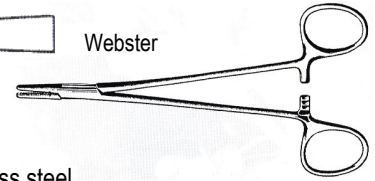

Straight  300-120

Curved  300-121

Clamps

Dieffenbach Serrefine, stainless steel, economy
 Straight, serrated jaws and handles
 48 mm (1 7/8"). **12-247** \$8.90
 60 mm (2 3/8"). **300-120** \$6.80
 Curved, serrated jaws and handles
 48 mm (1 7/8"). **12-248** \$9.15
 60 mm (2 3/8"). **300-121** \$6.80

Johns Hopkins Bulldog Clamp, Roboz
 Straight, riveted handle opens for cleaning
 38 mm (1 1/2"). **RS-7440** \$73.25

Schwartz Vessel Clips, 1.7 x 8 mm jaws, 2.5 cm long, Germany
 Straight Jaws, Roboz. **RS-5452** \$27.00
 Slightly Angled Jaws, Roboz. **RS-5457** \$27.00

8.6 cm shaft; 5 mm serrated jaw
 Micro Alligator Forceps, stainless steel. **2769** \$50.00

Needle Holders & Wound Closure

Needle Holders, stainless steel

Baumgartner, cross-serrated jaws, 14 cm (5 1/2"). **16-285S** \$11.05
 Castroviejo, cross-serrated jaws w/lock, 14 cm. **15-302** \$44.45
 Crile-Wood, cross-serrated jaws, 15 cm (6")
 Economy, central groove. **16-293S** \$13.45
 Standard. **32-485** \$33.75
 German. **320-366** \$60.80
 Derf, 12 cm (4 3/4"), economy. **16-238** \$9.70
 serrated jaws with central groove
 Olsen-Hegar, cross-serrated jaws with scissors, 14 cm (5 1/2")
 Economy, central groove. **16-296** \$14.30
 Economy, No Groove. **16-296A** \$14.45
 Standard, central groove. **32-500** (555-160) \$35.25
 German, central groove. **320-556** \$71.50
 Webster, smooth jaws, 12 cm (4 3/4")
 Economy. **15-035** \$14.30
 Standard. **32-101** (555-035) \$30.75
 Tungsten Carbide. **0817** \$45.00
 German. **320-101** \$60.50