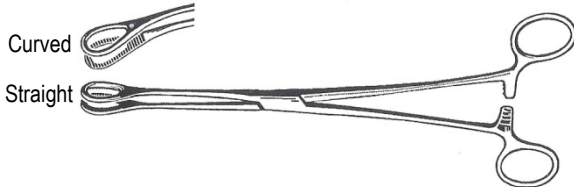

Specimen Forceps, 25 cm (9 3/4"), serrated jaws. **300-500** \$17.25

Sponge Forceps, Foerster, serrated jaws, stainless steel
 Straight
 17.5 cm (7"), economy. **14-660** \$16.30
 24 cm (9 1/2"), economy. **14-670** \$19.65
 Curved, 17.5 cm (7"), economy. **14-665** \$16.30

Straight  300-120

Curved  300-121

Clamps

Dieffenbach Serrefine, stainless steel, economy
 Straight, serrated jaws and handles
 48 mm (1 7/8"). **12-247** \$8.90
 60 mm (2 3/8"). **300-120** \$6.80
 Curved, serrated jaws and handles
 48 mm (1 7/8"). **12-248** \$9.15
 60 mm (2 3/8"). **300-121** \$6.80

Johns Hopkins Bulldog Clamp, Roboz
 Straight, riveted handle opens for cleaning
 38 mm (1 1/2"). **RS-7440** \$73.25

Schwartz Vessel Clips, 1.7 x 8 mm jaws, 2.5 cm long, Germany
 Straight Jaws, Roboz. **RS-5452** \$27.00
 Slightly Angled Jaws, Roboz. **RS-5457** \$27.00

8.6 cm shaft; 5 mm serrated jaw
 Micro Alligator Forceps, stainless steel. **2769** \$50.00

Needle Holders & Wound Closure

Needle Holders, stainless steel

Baumgartner, cross-serrated jaws, 14 cm (5 1/2"). **16-285S** \$11.05
 Castroviejo, cross-serrated jaws w/lock, 14 cm. **15-302** \$44.45
 Crile-Wood, cross-serrated jaws, 15 cm (6")
 Economy, central groove. **16-293S** \$13.45
 Standard. **32-485** \$33.75
 German. **320-366** \$60.80
 Derf, 12 cm (4 3/4"), economy. **16-238** \$9.70
 serrated jaws with central groove
 Olsen-Hegar, cross-serrated jaws with scissors, 14 cm (5 1/2")
 Economy, central groove. **16-296** \$14.30
 Economy, No Groove. **16-296A** \$14.45
 Standard, central groove. **32-500** (555-160) \$35.25
 German, central groove. **320-556** \$71.50
 Webster, smooth jaws, 12 cm (4 3/4")
 Economy. **15-035** \$14.30
 Standard. **32-101** (555-035) \$30.75
 Tungsten Carbide. **0817** \$45.00
 German. **320-101** \$60.50