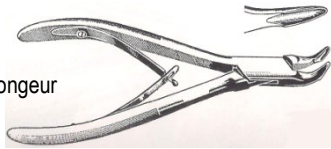

Vienna Nasal Speculum

**Specula**

- Graves Vaginal, medium, economy. **3310** ..... \$18.00
- Vienna Nasal, child, 13 cm (5 1/8"). **2722** ..... \$10.50  
lightweight, stainless steel

**Rongeurs & Bone Instruments**

Blumenthal Rongeur

**Rongeurs, stainless steel**

- Blumenthal, 15 cm (5 3/4")
  - Economy. **410-571** ..... \$42.10
  - Standard. **650-571** ..... \$117.00
- Blumenthal, Slightly Angled Jaws, 15 cm (5 3/4"). **9571** ..... \$37.50
- Mini-Blumenthal, 11.5 cm (4 1/2 "). **410-560** ..... \$54.85
- Friedman, 14 cm (5 1/2")
  - Economy. **410-574** ..... \$42.10
  - Standard. **650-574** ..... \$117.00

Liston Bone Cutter

**Bone Cutters, stainless steel, economy**

- Liston
  - 14 cm (5 1/2"), 20 mm blades. **320-086** ..... \$24.30
  - 21.5 cm (8 1/2"), 30 mm blades. **320-087 (1095)** ..... \$29.80
- Scissor Style, 10 cm (4"), 18 mm blades. **320-025** ..... \$8.95  
straight, strong tips

Miniature, plastic thumb handle, nonsterile, England

Smooth Handle

Fluted Handle

Reusable, one-piece stainless steel, 1 1/2" blade

(1445)

- Fluted Handle, narrow blade, 15.5 cm (6"). **14-360** ..... \$3.15  
(1460)