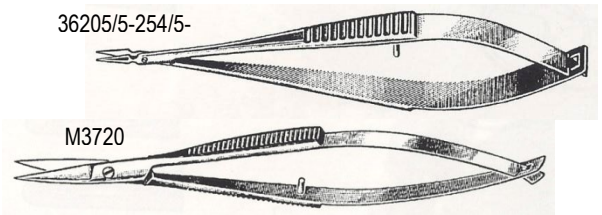

 #3 Style, accepts blades #10-17. **KNF-225.00**..... \$5.35

Plastic, contoured to fit palm of hand

 #5 Style, accepts blades #10-17. **KNF-221.00**..... \$5.00

 #6 Style, accepts blades #20-26. **1605** \$5.00

 #8 Style, accepts blades #60 & #70

 Economy. **HAN8P**
 \$6.00 |

Bard-Parker™, **USA. 371080**..... \$38.25

Scissors

Barraquer

Scissors, Spring, ambidextrous, stainless steel

 Barraquer (butterfly), 6 cm long, economy. **3737** \$34.50

 10 mm angled-on-flat blades

36205/5-254/5-

M3720

 Castroviejo, straight, sharp tips, economy

 Effective cutting edge is 3 mm; tip-to-tip is 3 mm.

 8 cm (3"), 7 mm blades. **5-254** \$45.00

 Effective cutting edge is 6 mm; tip-to-tip is 4 mm.

 8.5 cm (3 1/4"), 5 mm blades. **5-855** \$45.00

 Effective cutting edge is 4 mm; tip-to-tip is 3 mm.

 11.5 cm (4 1/2"), 17 mm blades. **M3720**..... \$26.00

 Effective cutting edge is 12 mm.

Uniband™

Lifetime guarantee against rust and defects.