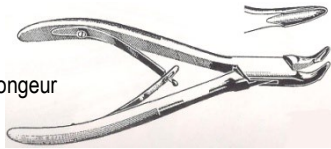

Vienna Nasal Speculum

Specula

- Graves Vaginal, medium, economy. **3310** \$18.00
- Vienna Nasal, child, 13 cm (5 1/8"). **2722** \$10.50
lightweight, stainless steel

Rongeurs & Bone Instruments

Blumenthal Rongeur

Rongeurs, stainless steel

- Blumenthal, 15 cm (5 3/4")
 - Economy. **410-571** \$42.10
 - Standard. **650-571** \$117.00
- Blumenthal, Slightly Angled Jaws, 15 cm (5 3/4"). **9571** \$37.50
- Mini-Blumenthal, 11.5 cm (4 1/2 "). **410-560** \$54.85
- Friedman, 14 cm (5 1/2")
 - Economy. **410-574** \$42.10
 - Standard. **650-574** \$117.00

Liston Bone Cutter

Bone Cutters, stainless steel, economy

- Liston
 - 14 cm (5 1/2"), 20 mm blades. **320-086** \$24.30
 - 21.5 cm (8 1/2"), 30 mm blades. **320-087 (1095)** \$29.80
- Scissor Style, 10 cm (4"), 18 mm blades. **320-025** \$8.95
straight, strong tips