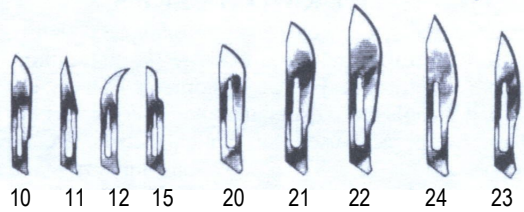

- Standard. **74-043** \$80.00

16 mm (5/8") cutting blade;
9 cm (3 1/2") long

Skull Breaker, Virchow, economy. 33-1011 \$42.40

Scalpels

Economy

Scalpels

Disposable, plastic handle, sterile

Economy, gray handle	bx/10	cs/50 bx
★ #10 carbon steel blade. 9410	\$9.95	431.00
#11 carbon steel blade. 9411	\$9.95	431.00
#22 carbon steel blade. 9422	\$9.95	431.00

Lance, green handle, England

#10 carbon steel blade, Bx/10. 92410	\$14.50
#11 carbon steel blade, Bx/10. 92411	\$14.50
#21 carbon steel blade, Bx/10. 92421	\$15.50
#22 carbon steel blade, Bx/10. 92422	\$15.50

Miniature, plastic thumb handle, nonsterile, England

Smooth Handle

Fluted Handle

Reusable, one-piece stainless steel, 1 1/2" blade

(1445)

Fluted Handle, narrow blade, 15.5 cm (6"). **14-360**..... \$3.15

(1460)

Scalpel Blades, individually wrapped

Carbon Steel, Economy, Bx/100	\$19.70
#10 blade. 9310	#21 blade. 9321
#11 blade. 9311	#22 blade. 9322
#12 blade. 9312	#23 blade. 9323
#15 blade. 9315	#24 blade. 9324
#20 blade. 9320	
Carbon Steel, Germany, nonsterile	
#60 blade, 25 strips of 4, Bx/100. 2200260	\$55.00
#70 blade, 25 strips of 4, Bx/100. 2200270	\$69.50
Carbon Steel, Swann-Morton, nonsterile	
#60 blade, Bx/50. 22002SM60	\$33.20
Stainless Steel, Economy, Bx/100	\$21.95
#10 blade. 36-010S	#21 blade. 052-610
#11 blade. 052-602	#22 blade. 052-612
#20 blade. 36-020S	
Stainless Steel, Lance, Bx/100	\$45.50
#11 blade. 92111	#15 blade. 92115
Stainless steel, Swann-Morton, sterile	
#22 blade, Bx/100. 22001SM22	\$51.00
Stainless Steel, Economy	
#60 blade, Bx/100. 052-620	\$45.00
#70 blade, Bx/100. 052-622	\$45.00