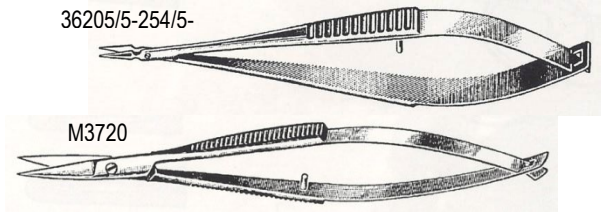

Safely remove and store up to 100 used blades in this disposable box.

**Scalpel Blade Remover. 22048** ..... \$3.90

- Scalpel Handles**, reusable
- Stainless Steel, solid
- #3 Style, accepts blades #9-16
- Economy. **36-405** ..... \$4.35
- Standard. **10-305** ..... \$11.50
- #4 Style, accepts blades #20-26
- Economy. **36-410** ..... \$4.35
- Standard. **10-310** (565-410) ..... \$11.50

- #7 Style, accepts blades #9-16
- Economy. **36-415** ..... \$4.35
- Standard. **10-315** (565-415) ..... \$18.50
- Stainless Steel, Hollow
- #8 Style, accepts blades #60 & #70. **HAN8** ..... \$8.00
- PVC Coated Stainless Steel. *Not autoclavable*
- #3 Style, accepts blades #10-17. **KNF-225.00** ..... \$5.35
- Plastic, contoured to fit palm of hand
- #5 Style, accepts blades #10-17. **KNF-221.00** ..... \$5.00
- #6 Style, accepts blades #20-26. **1605** ..... \$5.00
- #8 Style, accepts blades #60 & #70
- Economy. **HAN8P** ..... \$6.00
- Bard-Parker™, **USA. 371080** ..... \$38.25

**Scissors**

**Scissors, Spring**, ambidextrous, stainless steel

Barraquer (butterfly), 6 cm long, economy. **3737** ..... \$34.50

10 mm angled-on-flat blades

Castroviejo, straight, sharp tips, economy

Effective cutting edge is 3 mm; tip-to-tip is 3 mm.

8 cm (3"), 7 mm blades. **5-254** ..... \$45.00

Effective cutting edge is 6 mm; tip-to-tip is 4 mm.

8.5 cm (3 1/4"), 5 mm blades. **5-855** ..... \$45.00

Effective cutting edge is 4 mm; tip-to-tip is 3 mm.