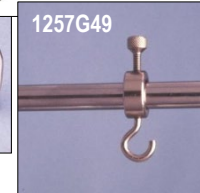

Triangular Cast-Iron Base  
 5" Legs, 1/2 x 24" rod. **1257G2324** ..... \$25.00  
 6" Legs, 1/2 x 36" rod. **1257G23** ..... \$30.65

3104BC37

600THCL01

600CLBURDD

97-4023

1257G49

#### Support Clamps

Burette, plastic coated round jaws, 360° rotatable. **3104BC37** \$7.45  
 Burette, Double, deluxe. **600CLBURDD** ..... \$19.75  
 Plastic covered spring jaws on a metal frame securely grip  
 burettes up to 30 mm OD. Fits rods up to 3/4" (19 mm) OD.  
 Hook Collar, nickel plated. **1257G49** ..... \$5.80  
 Fits rods up to 1/2" (13 mm) in diameter.  
 Right-Angle, aluminum. **97-4023** ..... \$6.10  
 Thermometer, aluminum, rotates 360°. **600THCL01** ..... \$8.05  
 Fits rods up to 1/2" (13 mm) in diameter.