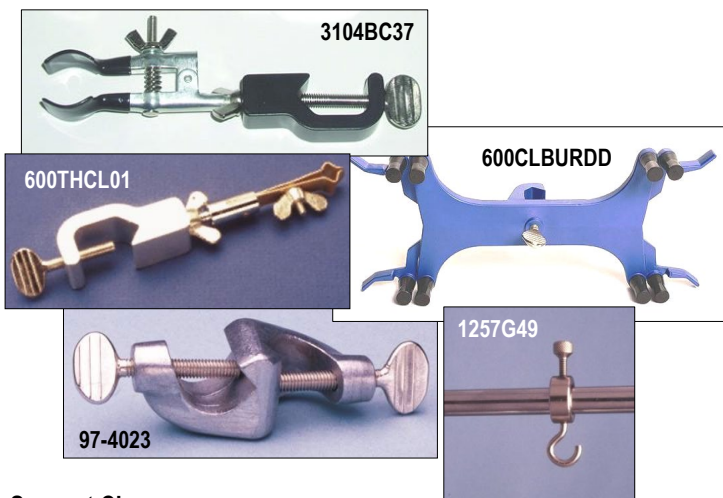

### Clamps & Supports

Rectangular  
Steel Base

Triangular  
Cast-Iron Base

**Support (Ring) Stands**, finished metal base/plated support rod

Rectangular Steel Base  
 6 x 4" base, 5/16 x 18" rod. **3104SSS66** ..... \$13.90  
 8 x 5" base, 3/8 x 20" rod. **3104SSS67** ..... \$17.05  
 9 x 6" base, 1/2 x 24" rod. **3104SSS68** ..... \$20.80

Rectangular Cast-Iron Base  
 Provides greater stability than steel base.  
 6 x 4" base, 5/16 x 18" rod. **3104SSC14** ..... \$15.65  
 8 x 5" base, 3/8 x 20" rod. **3104SSC15** ..... \$18.30  
 9 x 6" base, 1/2 x 24" rod. **3104SSC16** ..... \$25.10

Triangular Cast-Iron Base  
 5" Legs, 1/2 x 24" rod. **1257G2324** ..... \$25.00  
 6" Legs, 1/2 x 36" rod. **1257G23** ..... \$30.65

**Support Clamps**  
 Burette, plastic coated round jaws, 360° rotatable. **3104BC37** \$7.45  
 Burette, Double, deluxe. **600CLBURDD** ..... \$19.75  
 Plastic covered spring jaws on a metal frame securely grip  
 burettes up to 30 mm OD. Fits rods up to 3/4" (19 mm) OD.  
 Hook Collar, nickel plated. **1257G49** ..... \$5.80  
 Fits rods up to 1/2" (13 mm) in diameter.  
 Right-Angle, aluminum. **97-4023** ..... \$6.10  
 Thermometer, aluminum, rotates 360°. **600THCL01** ..... \$8.05  
 Fits rods up to 1/2" (13 mm) in diameter.