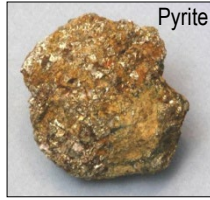

**Minerals**

Albite with twinning, Pk/10. <b>310560501</b> .....	\$8.90
Augite, cleavable, Pk/10. <b>310562802</b> .....	\$12.85
Calcite, cleavages, white-brown, Pk/10. <b>310564701</b> .....	\$7.90
Fluorite, cleavable, Pk/10. <b>310569402</b> .....	\$11.90
Graphite, pure, Pk/10. <b>310570601</b> .....	\$16.85
Magnetite, black, coarse crystalline, Pk/10. <b>310573301</b> .....	\$5.95
Muscovite, cleavable, Pk/10. <b>310574601</b> .....	\$11.40
Olivine, massive, medium-grained, Pk/10. <b>3105751</b> .....	\$6.55
Plagioclase Feldspar, Pk/10. <b>3105725</b> .....	\$7.90
Pyrite, pure, Pk/10. <b>310576902</b> .....	\$17.80
Quartz, Rose, massive, Pk/10. <b>310578012</b> .....	\$5.95
Quartz, Silicified Wood, Pk/10. <b>310578014</b> .....	\$6.95
Rhodonite, pink, massive, Pk/10. <b>310577801</b> .....	\$15.85
Talc, schist, Pk/10. <b>3105801</b> .....	\$6.95

**Igneous Rocks**

Anorthosite, gray, coarse-grained, Pk/10. <b>3105006</b> .....	\$5.95
Gabbro, brown-black, coarse-grained, Pk/10. <b>3105024</b> .....	\$6.55
Granite, red, coarse-grained, Pk/10. <b>310502701</b> .....	\$4.95
Pegmatite, very coarse-grained, Pk/10. <b>3105044</b> .....	\$4.95
Pumice, white-gray, Pk/10. <b>310504801</b> .....	\$7.90
Volcanic Ash, light gray, Pk/10. <b>3105069</b> .....	\$11.85

**Metamorphic Rocks**

Gneiss, coarse-grained, banded, Pk/10. <b>310521601</b> .....	\$5.95
Marble, white, coarse-grained, Pk/10. <b>310523101</b> .....	\$4.95
Phyllite, gray-green, fine texture, Pk/10. <b>3105235</b> .....	\$4.95
Quartzite, blue-gray, fine-grained, Pk/10. <b>310523801</b> .....	\$5.95
Slate, black-gray, Pk/10. <b>3105245</b> .....	\$7.90