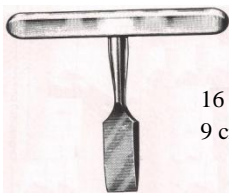

Bone Cutters, stainless steel, economy
Liston

- 14 cm (5½"), 20 mm blades. **320-086**\$24.30
- 21.5 cm (8½"), 30 mm blades. **320-087 (1095)**.....\$29.85
- Scissor Style, 10 cm (4"), 18 mm blades. **320-025**\$15.15
straight, strong tips

Bone Nipper, 10 cm (4") long, 6 mm cutting edge. **B286**\$12.00
angled offset jaws

Bone Shears, Constable, 23 cm (9") long, 50 mm (2") cutting jaws
Economy. **33-1001**\$45.00
German. **965-620**\$160.00

Postmortem Hammer, hook handle, 25 cm (10") long
Economy. **33-1032**\$35.70
Standard. **74-043**\$80.00

16 mm (5/8") cutting blade;
9 cm (3½") long

Skull Breaker, Virchow, economy. **33-1011**\$42.40

Scalpels

Miniature, plastic thumb handle, nonsterile, England
#11P stainless steel blade, each. **2201111**\$1.15

Smooth Handle

Fluted Handle

- Reusable, one-piece stainless steel, 1½" blade
- Smooth Handle, 15.5 cm (6"). **14-350**\$3.15
(1445)
 - Fluted Handle, narrow blade, 15.5 cm (6"). **14-360**\$3.15
(1460)