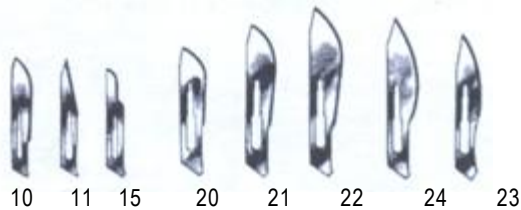

Scalpels

Scalpels

Disposable, economy, sterile, gray plastic handle	bx/10	cs/50 bx
★ #10 carbon steel blade. 9410	\$10.90	480.00
#11 carbon steel blade. 9411	\$10.90	480.00
#22 carbon steel blade. 9422	\$10.90	480.00

Miniature, plastic thumb handle, nonsterile, England
#11P stainless steel blade, each. **2201111**\$1.15

Smooth Handle

Fluted Handle

Reusable, one-piece stainless steel, 1½" blade

- Smooth Handle, 15.5 cm (6"). **14-350**\$3.15
(1445)
- Fluted Handle, narrow blade, 15.5 cm (6"). **14-360**\$3.15
(1460)

Scalpel Blades, individually wrapped

- Carbon Steel, Economy, Bx/100\$21.75
 - #10 blade. **9310** #21 blade. **9321**
 - #11 blade. **9311** #22 blade. **9322**
 - #15 blade. **9315** #23 blade. **9323**
 - #20 blade. **9320** #24 blade. **9324**
- Carbon Steel, Germany, nonsterile
 - #60 blade, 25 strips of 4, Bx/100. **2200260**\$57.00
 - #70 blade, 25 strips of 4, Bx/100. **2200270**\$69.50
- Carbon Steel, Swann-Morton, nonsterile
 - #60 blade, Bx/50. **22002SM60**\$37.20
- Stainless Steel, Economy, Bx/100.....\$21.95
 - #10 blade. **36-010S** #21 blade. **052-610**
 - #11 blade. **052-602** #22 blade. **052-612**
 - #20 blade. **36-020S**
- Stainless Steel, Lance, Bx/100\$45.50
 - #11 blade. **92111** #15 blade. **92115**
- Stainless steel, Swann-Morton, sterile
 - #22 blade, Bx/100. **22001SM22**\$51.00
(RS-9861-19)

- 7 cm (2¾"), 5 mm blades. **36205**\$45.00
- Effective cutting edge is 3 mm; tip-to-tip is 3 mm.
- 8 cm (3"), 7 mm blades. **5-254**\$45.00
- Effective cutting edge is 6 mm; tip-to-tip is 4 mm.
- 8.5 cm (3¼"), 5 mm blades. **5-855**\$45.00
- Effective cutting edge is 4 mm; tip-to-tip is 3 mm.
- 11.5 cm (4½"), 17 mm blades. **M3720**\$26.00
- Effective cutting edge is 12 mm.