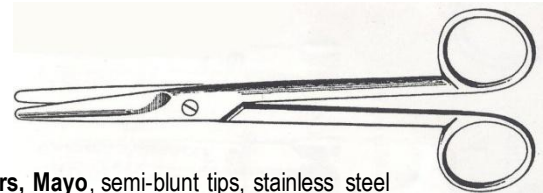

Continued

Continued

- Scissors, Bonn**, 15 mm blades, 9 cm (3½"), Germany  
 Straight, Roboz. **RS-5840** ..... \$104.00  
 Curved, Roboz. **RS-5841** ..... \$104.00

- Scissors, Delicate**, stainless steel  
 Straight, sharp tips  
 9 cm (3½"), 22 mm blades, Standard. **13-001** ..... \$19.00  
 9 cm (3½"), 20 mm blades, Roboz. **RS-5880** ..... \$99.00  
 10.5 cm (4"), 22 mm blades, Standard. **13-003** ..... \$21.30  
 Curved, sharp tips  
 9 cm (3½"), 20 mm blades, Roboz. **RS-5881** ..... \$103.00  
 10 cm (4"), 22 mm blades, Standard. **13-059** ..... \$22.45

- Scissors, Dissecting**, 11.5 cm (4½"), stainless steel  
 Straight, sharp tips  
 25 mm Blades, Economy. **310-040** ..... \$4.50  
 25 mm Blades, Standard. **13-002** ..... \$19.00  
 24 mm Blades, Roboz. **RS-5912** ..... \$88.10  
 35 mm Blades, Economy. **310-045** ..... \$4.35  
 Curved, sharp tips  
 25 mm Blades, Economy. **310-035** ..... \$4.35  
 25 mm Blades, Standard. **13-010** ..... \$19.40  
 24 mm Blades, Roboz. **RS-5913** ..... \$91.10

- Angled (angled-on-side), stainless steel  
 11.5 cm (4½"), Economy. **310-066** ..... \$6.00  
 12 cm (4¾"), 30 mm blades, Roboz. **RS-6708** ..... \$98.00

- Scissors, Deaver**, 14 cm (5½"), stainless steel  
 Straight, S/S (sharp/sharp) tips, Standard. **10-632** ..... \$21.80  
 Straight, S/B (sharp/blunt) tips, Standard. **10-630** ..... \$21.30