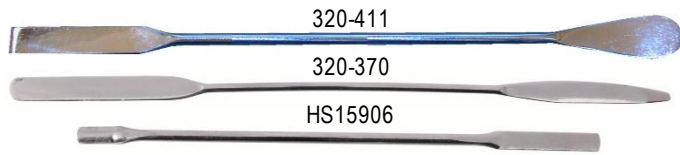

Spatulas & Scoops

Spatulas, Hardwood Handle, stainless steel blade

10 cm (4") Blade. 14-365B	\$5.40
15 cm (6") Blade. 14-365D	\$7.05
20 cm (8") Blade. 20-497	\$6.05

Spatulas, Heavy-Duty, stainless steel

Round End/Square End, both flat

30.5 cm (12"). 320-425	\$14.90
46 cm (18"). 320-430	\$19.90

Continued

Spatulas, Micro, stainless steel

- Square End/Spoon End
 - 19 cm (7½"). **320-411**\$4.15
 - 23 cm (9"). **320-414**\$4.25
- Round End/Tapered End, 18 cm (7") long. **320-370**\$4.65
 - Round end: 8 x 51 mm; Tapered end: 6 x 51 mm
- V-Shaped End/Round End, 16 cm (6¼") long. **HS15906**\$7.05

Aluminum

Polycarbonate

Scoops

- Aluminum, ribbed handle, round
 - 350 mL (12 oz). **105ASC12**\$10.45
 - 700 mL (24 oz). **105ASC24**\$13.45
 - 1100 mL (38 oz). **105ASC38**\$17.95
 - 1700 mL (58 oz). **105ASC58**\$24.10
- Polycarbonate (PC), transparent, rectangular
 - 175 mL (6 oz). **1052882**\$9.95
 - 945 mL (32 oz). **1059F75**\$20.10
 - 1890 mL (64 oz). **1059F76**\$22.05